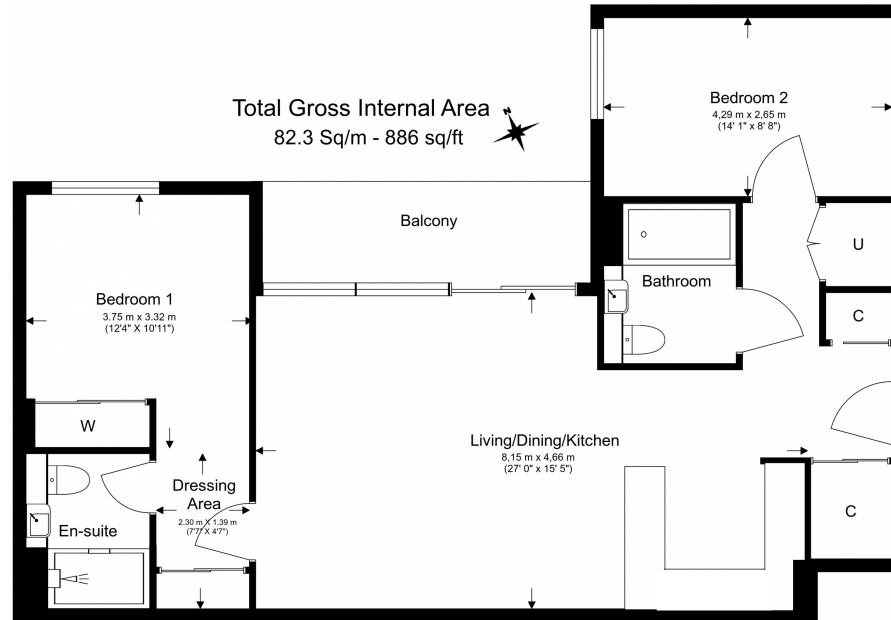

Sands End Lane, Imperial Wharf, SW6

£950 per week, £4,117 per month + fees

www.benhams.com