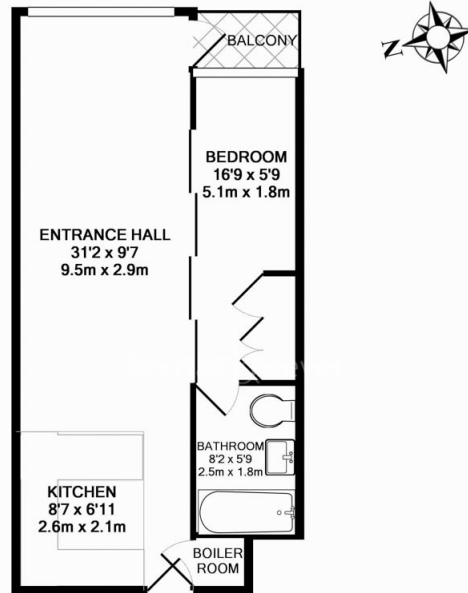

# Townmead Road, Imperial Wharf, SW6

£485 per week, £2,102 per month + fees

www.benhams.com

55OH SW6  
TOTAL APPROX. FLOOR AREA 450 SQ.FT. (41.8 SQ.M.)  
Whilst every attempt has been made to ensure the accuracy of the floor plan contained here, measurements of doors, windows, rooms and any other items are approximate and no responsibility is taken for any error, omission, or mis-statement. This plan is for illustrative purposes only and should be used as such by any prospective purchaser. The services, systems and appliances shown have not been tested and no guarantee as to their operability or efficiency can be given.  
Made with Metropix ©2016