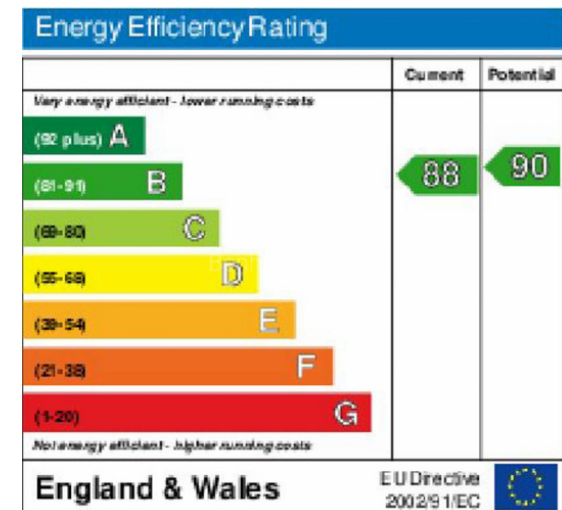

# Townmead Road, Imperial Wharf, SW6

£485 per week, £2,102 per month + fees

www.benhams.com

55OH SW6  
TOTAL APPROX. FLOOR AREA 450 SQ.FT. (41.8 SQ.M.)  
Whilst every attempt has been made to ensure the accuracy of the floor plan contained here, measurements of doors, windows, rooms and any other items are approximate and no responsibility is taken for any error, omission, or mis-statement. This plan is for illustrative purposes only and should be used as such by any prospective purchaser. The services, systems and appliances shown have not been tested and no guarantee as to their operability or efficiency can be given.  
Made with Metropix ©2016