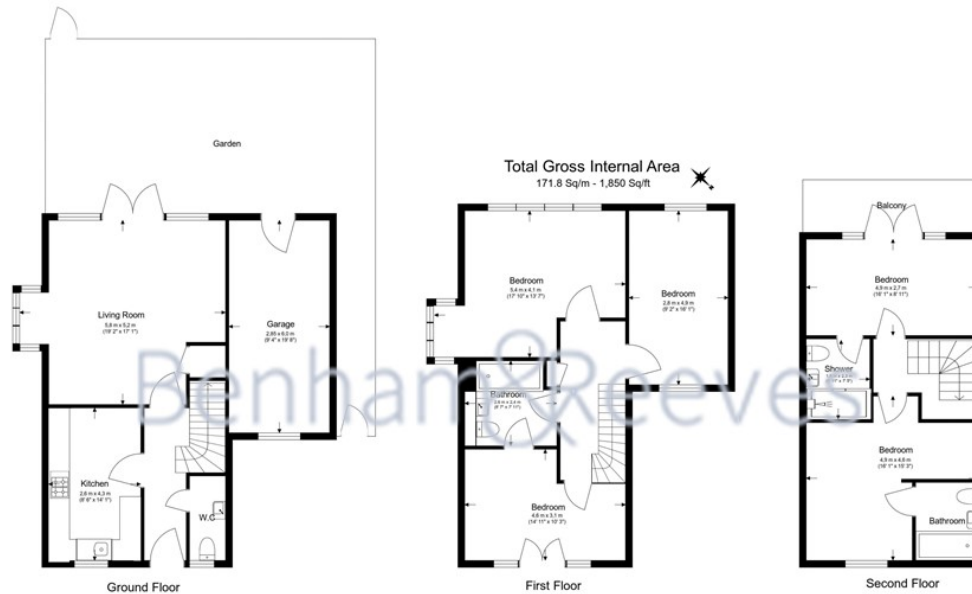

Marbaix Gardens, Isleworth, TW7

£796 per week, £3,449 per month + fees

www.benhams.com

Score	Energy rating	Current	Potential
92+	A		
81-91	B	84 | B	84 | B
69-80	C		
55-68	D		
39-54	E		
21-38	F		
1-20	G		

London branches open six days a week Mon - Sat

Canary Wharf | City | Colindale | Dartmouth Park | Ealing | Fulham
Hammersmith | Hampstead | Highgate | Hyde Park | Kensington | Kew
Knightsbridge | Nine Elms | Shoreditch | Southall | Surrey Quays
Wapping | Wembley | White City | Woolwich

International offices

China | Hong Kong SAR | India | Indonesia | Qatar | Malaysia | Middle East |
Singapore | South Africa | Thailand | Turkey