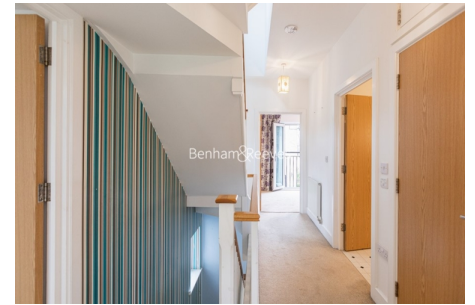

Benham & Reeves

Marbaix Gardens, Isleworth, TW7

£796 per week, £3,449 per month + fees

www.benhams.com

Floor Plan measurements are approximate and are for illustrative purposes only. While we do not doubt the floor plans accuracy, we make no guarantee, warranty or representation as to the accuracy and completeness of the floor plan.