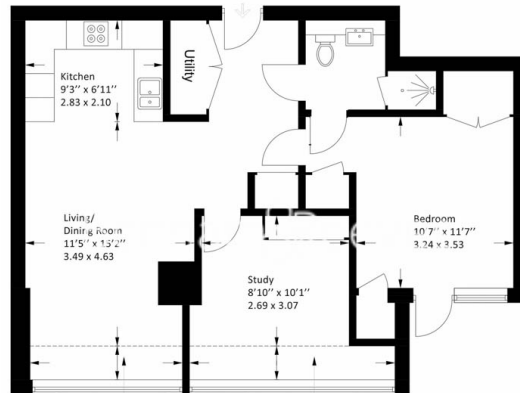

City Road, Islington, EC1V

£981 per week, £4,250 per month + fees

www.benhams.com

27th Floor

Approx gross internal area: 710sq/ft - 66sq/m

London branches open six days a week Mon - Sat

Canary Wharf | City | Colindale | Dartmouth Park | Ealing | Fulham
Hammersmith | Hampstead | Highgate | Hyde Park | Kensington | Kew
Knightsbridge | Nine Elms | Shoreditch | Southall | Surrey Quays
Wapping | Wembley | White City | Woolwich

International offices

China | Hong Kong SAR | India | Indonesia | Qatar | Malaysia | Middle East |
Singapore | South Africa | Thailand | Turkey