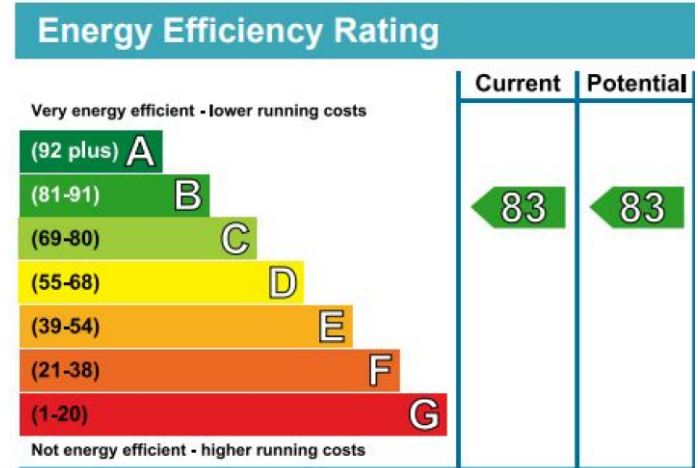

City Road, Islington, EC1V

£981 per week, £4,250 per month + fees

www.benhams.com

27th Floor

Approx gross internal area: 710sq/ft - 66sq/m

London branches open six days a week Mon - Sat

Canary Wharf | City | Colindale | Dartmouth Park | Ealing | Fulham
Hammersmith | Hampstead | Highgate | Hyde Park | Kensington | Kew
Knightsbridge | Nine Elms | Shoreditch | Southall | Surrey Quays
Wapping | Wembley | White City | Woolwich

International offices

China | Hong Kong SAR | India | Indonesia | Qatar | Malaysia | Middle East |
Singapore | South Africa | Thailand | Turkey