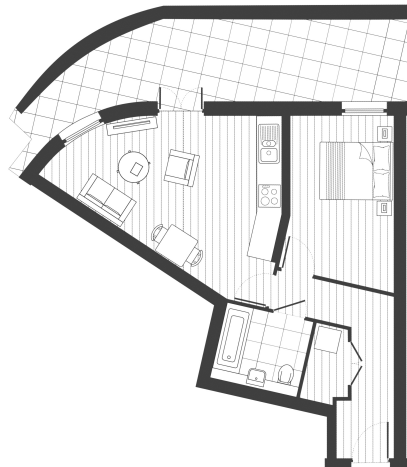

Islington Square, Islington, N1

£647 per week, £2,804 per month + fees

www.benhams.com

1st Floor

LIVING/DINING	5.06 x 3.47m	16'6" x 11'4"
KITCHEN	4.90 x 1.36m	16'1" x 4'5"
BEDROOM 1	4.31 x 2.70m	14'14" x 8'9"
TOTAL	49.5 SQ M	533 SQ FT
BALCONY	1.84 x 8.09m	6'1" x 26'5"

Score	Energy rating	Current	Potential
92+	A		
81-91	B	81 | B	81 | B
69-80	C		
55-68	D		
39-54	E		
21-38	F		
1-20	G		

London branches open six days a week Mon - Sat

Canary Wharf | City | Colindale | Dartmouth Park | Ealing | Fulham
Hammersmith | Hampstead | Highgate | Hyde Park | Kensington | Kew
Knightsbridge | Nine Elms | Shoreditch | Southall | Surrey Quays
Wapping | Wembley | White City | Woolwich

International offices

China | Hong Kong SAR | India | Indonesia | Qatar | Malaysia | Middle East |
Singapore | South Africa | Thailand | Turkey

Benham & Reeves