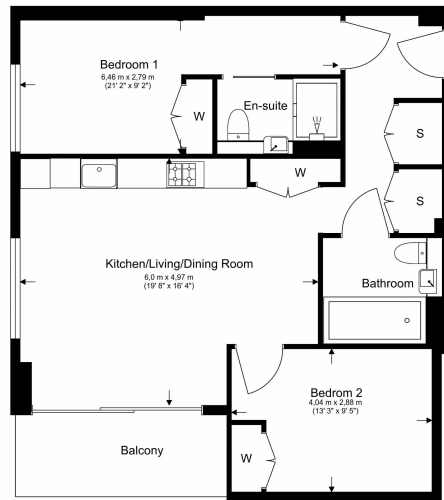

Makers Building, Jasper Walk, N1

£923 per week, £4,000 per month + fees

www.benhams.com

Total Gross Internal Area
77 Sq/m - 828 Sq/ft

Benham & Reeves

Score	Energy rating	Current	Potential
92+	A		
81-91	B	87 B	87 B
69-80	C		
55-68	D		
39-54	E		
21-38	F		
1-20	G		

London branches open six days a week Mon - Sat

Canary Wharf | City | Colindale | Dartmouth Park | Ealing | Fulham
Hammersmith | Hampstead | Highgate | Hyde Park | Kensington | Kew
Knightsbridge | Nine Elms | Shoreditch | Southall | Surrey Quays
Wapping | Wembley | White City | Woolwich

International offices

China | Hong Kong SAR | India | Indonesia | Qatar | Malaysia | Middle East |
Singapore | South Africa | Thailand | Turkey

Benham & Reeves