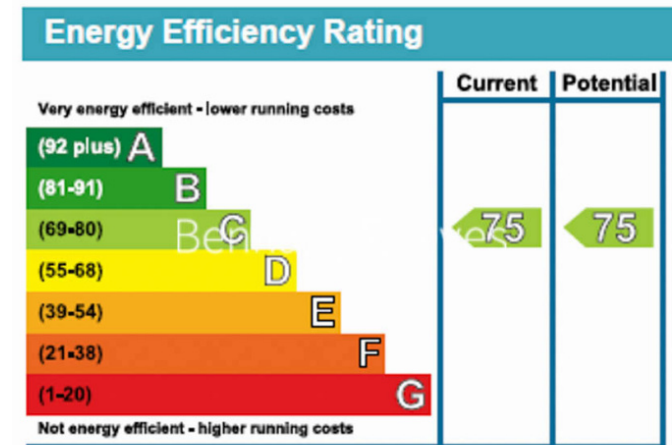

Benham & Reeves

Albany House, Judd Street, WC1H

£390 per week, £1,690 per month + fees

www.benhams.com

ALBANY HOUSE, JUDD STREET, WC1H 9QS
TOTAL APPROX. FLOOR AREA 160 SQ.FT. (14.9 SQ.M.)

Whilst every attempt has been made to ensure the accuracy of the floor plan contained here, measurements of doors, windows, rooms and any other items are approximate and no responsibility is taken for any error, omission, or mis-statement. This plan is for illustrative purposes only and should be used as such by any prospective purchaser. The services, systems and appliances shown have not been tested and no guarantee as to their operability or efficiency can be given
Made with Metropix ©2013