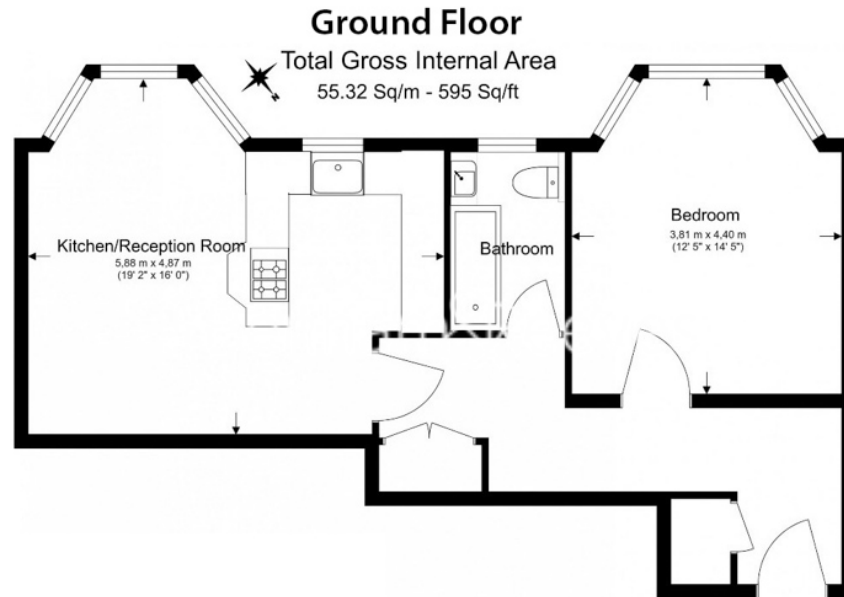

Nevern Square, Kensington, SW5

£595 per week, £2,578 per month + fees

www.benhams.com