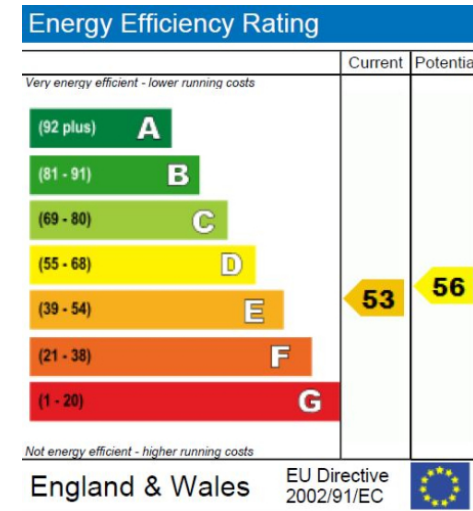

Cornwall Gardens, Kensington, SW7

£1,250 per week, £5,417 per month + fees

www.benhams.com

London branches open six days a week Mon - Sat

Canary Wharf | City | Colindale | Dartmouth Park | Ealing | Fulham
Hammersmith | Hampstead | Highgate | Hyde Park | Kensington | Kew
Knightsbridge | Nine Elms | Shoreditch | Southall | Surrey Quays
Wapping | Wembley | White City | Woolwich

International offices

China | Hong Kong SAR | India | Indonesia | Qatar | Malaysia | Middle East |
Singapore | South Africa | Thailand | Turkey