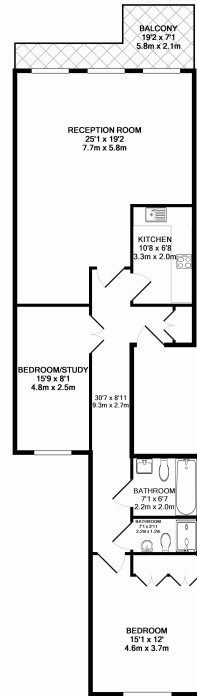

Cornwall Gardens, Kensington, SW7

£1,250 per week, £5,417 per month + fees

www.benhams.com

London branches open six days a week Mon - Sat

Canary Wharf | City | Colindale | Dartmouth Park | Ealing | Fulham
Hammersmith | Hampstead | Highgate | Hyde Park | Kensington | Kew
Knightsbridge | Nine Elms | Shoreditch | Southall | Surrey Quays
Wapping | Wembley | White City | Woolwich

International offices

China | Hong Kong SAR | India | Indonesia | Qatar | Malaysia | Middle East |
Singapore | South Africa | Thailand | Turkey