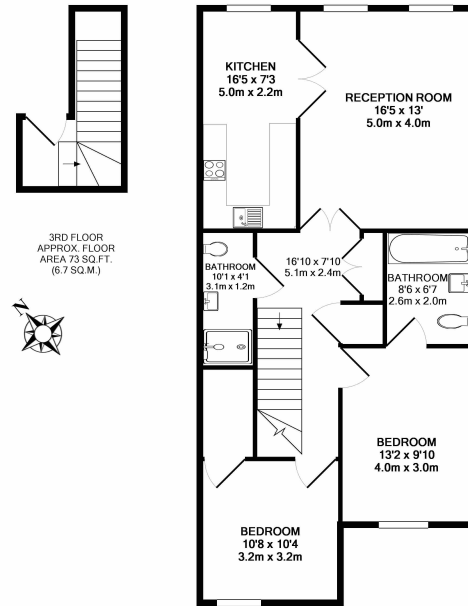

Stanhope Gardens, Kensington, SW7

£925 per week, £4,008 per month + fees

www.benhams.com

16SC.SW7