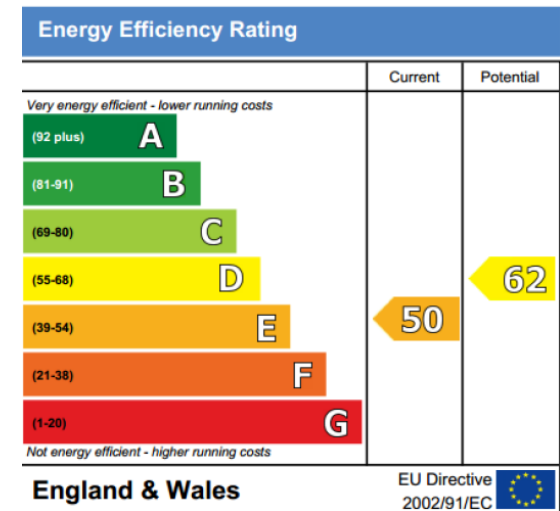

London branches open six days a week Mon - Sat

Canary Wharf | City | Colindale | Dartmouth Park | Ealing | Fulham
Hammersmith | Hampstead | Highgate | Hyde Park | Kensington | Kew
Knightsbridge | Nine Elms | Shoreditch | Southall | Surrey Quays
Wapping | Wembley | White City | Woolwich

International offices

China | Hong Kong SAR | India | Indonesia | Qatar | Malaysia | Middle East |
Singapore | South Africa | Thailand | Turkey