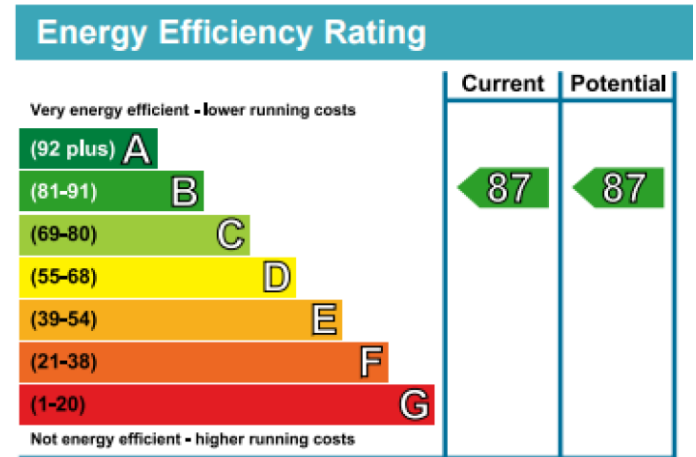

Holland Park Avenue, Kensington, W11

£950 per week, £4,117 per month + fees

www.benhams.com

London branches open six days a week Mon - Sat

Canary Wharf | City | Colindale | Dartmouth Park | Ealing | Fulham
Hammersmith | Hampstead | Highgate | Hyde Park | Kensington | Kew
Knightsbridge | Nine Elms | Shoreditch | Southall | Surrey Quays
Wapping | Wembley | White City | Woolwich

International offices

China | Hong Kong SAR | India | Indonesia | Qatar | Malaysia | Middle East |
Singapore | South Africa | Thailand | Turkey