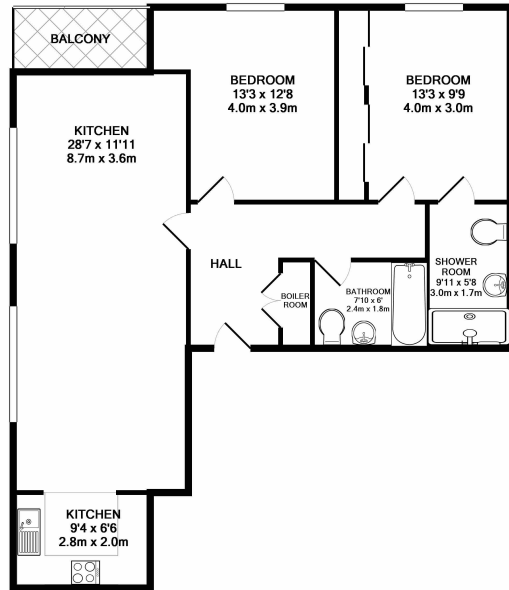

Holland Park Avenue, Kensington, W11

£950 per week, £4,117 per month + fees

www.benhams.com

London branches open six days a week Mon - Sat

Canary Wharf | City | Colindale | Dartmouth Park | Ealing | Fulham
Hammersmith | Hampstead | Highgate | Hyde Park | Kensington | Kew
Knightsbridge | Nine Elms | Shoreditch | Southall | Surrey Quays
Wapping | Wembley | White City | Woolwich

International offices

China | Hong Kong SAR | India | Indonesia | Qatar | Malaysia | Middle East |
Singapore | South Africa | Thailand | Turkey