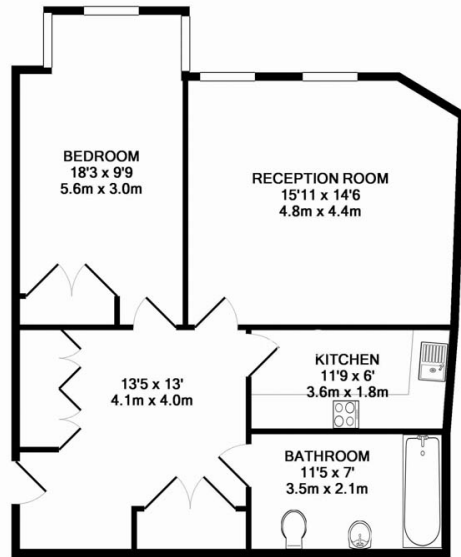

Kensington High Street, Kensington, W8

£700 per week, £3,033 per month + fees

www.benhams.com

151KHS - 207 - W8 - 2ND FLOOR
TOTAL APPROX. FLOOR AREA 721 SQ.FT. (66.9 SQ.M.)