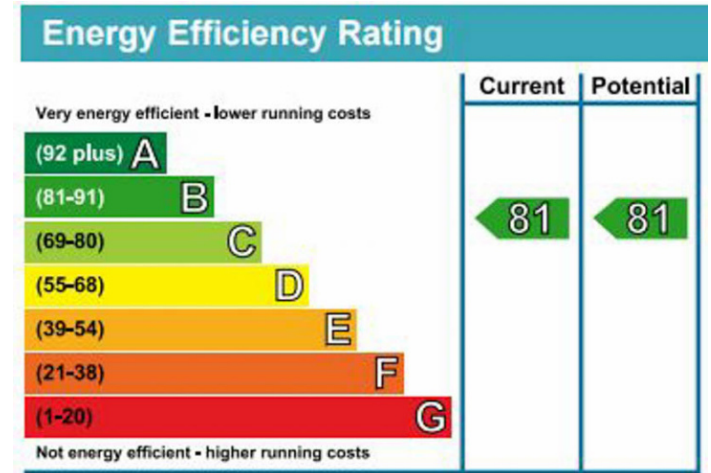

London branches open six days a week Mon - Sat

Canary Wharf | City | Colindale | Dartmouth Park | Ealing | Fulham
Hammersmith | Hampstead | Highgate | Hyde Park | Kensington | Kew
Knightsbridge | Nine Elms | Shoreditch | Southall | Surrey Quays
Wapping | Wembley | White City | Woolwich

International offices

China | Hong Kong SAR | India | Indonesia | Qatar | Malaysia | Middle East |
Singapore | South Africa | Thailand | Turkey

Benham & Reeves