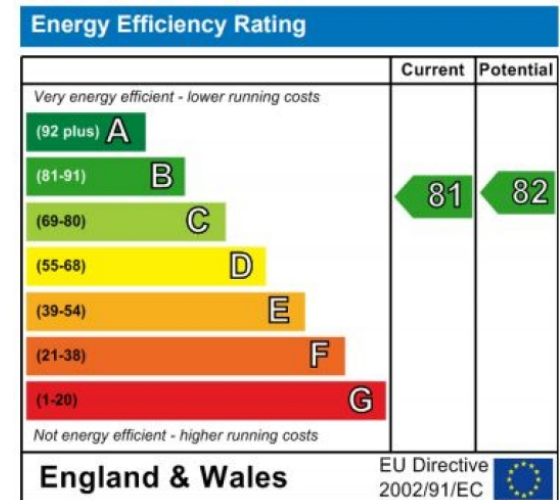

Prince of Wales Terrace, Kensington, W8

£2,050 per week, £8,883 per month + fees

www.benhams.com

POW.K.W8 - Ground Floor

Approx gross internal area: 101sq/m - 1090sq/ft

London branches open six days a week Mon - Sat

Canary Wharf | City | Colindale | Dartmouth Park | Ealing | Fulham
Hammersmith | Hampstead | Highgate | Hyde Park | Kensington | Kew
Knightsbridge | Nine Elms | Shoreditch | Southall | Surrey Quays
Wapping | Wembley | White City | Woolwich

International offices

China | Hong Kong SAR | India | Indonesia | Qatar | Malaysia | Middle East |
Singapore | South Africa | Thailand | Turkey

Benham & Reeves