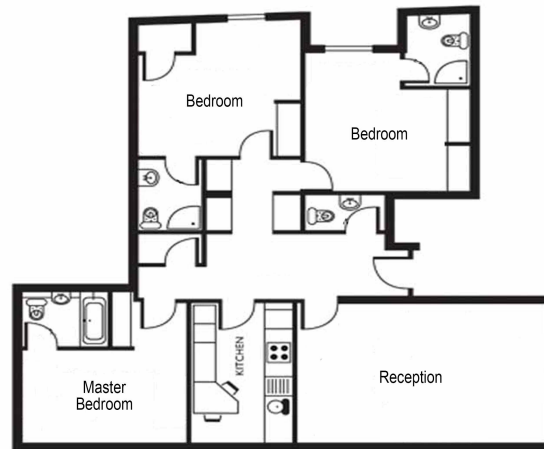

Prince of Wales Terrace, Kensington, W8

£2,050 per week, £8,883 per month + fees

www.benhams.com

POW.K.W8 - Ground Floor

Approx gross internal area: 101sq/m - 1090sq/ft

London branches open six days a week Mon - Sat

Canary Wharf | City | Colindale | Dartmouth Park | Ealing | Fulham
Hammersmith | Hampstead | Highgate | Hyde Park | Kensington | Kew
Knightsbridge | Nine Elms | Shoreditch | Southall | Surrey Quays
Wapping | Wembley | White City | Woolwich

International offices

China | Hong Kong SAR | India | Indonesia | Qatar | Malaysia | Middle East |
Singapore | South Africa | Thailand | Turkey

Benham & Reeves