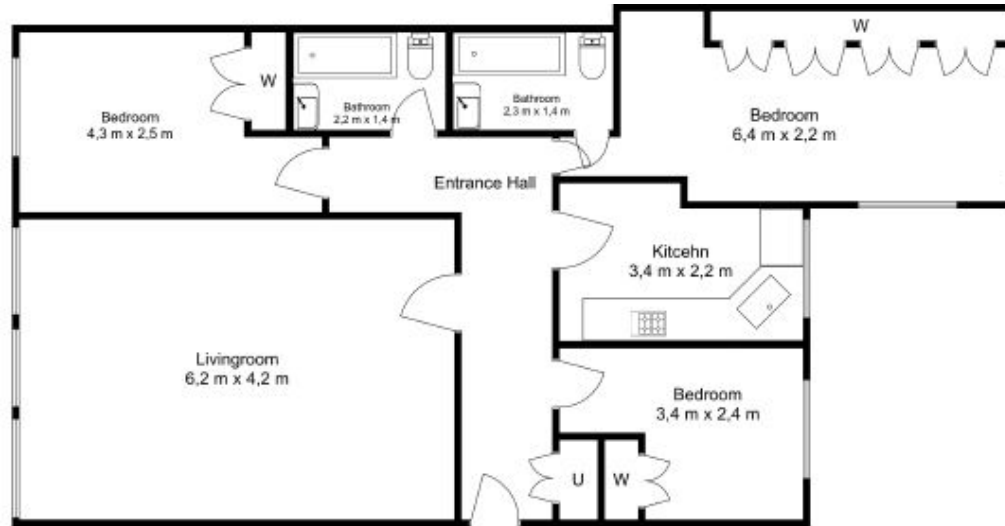

# Lexham Gardens, Kensington, W8

£800 per week, £3,467 per month + fees

www.benhams.com

Total Area - 961 sq.ft - 89.3 sq.m

Floor Plan measurements are approximate and are for illustrative purposes only. While we do not doubt the floor plans accuracy, we make no guarantee, warranty or representation as to the accuracy and completeness of the floor plan.