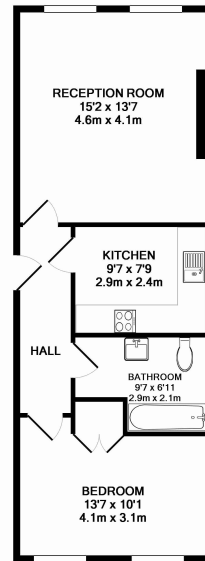

Kensington Square, Kensington, W8

£595 per week, £2,578 per month + fees

www.benhams.com