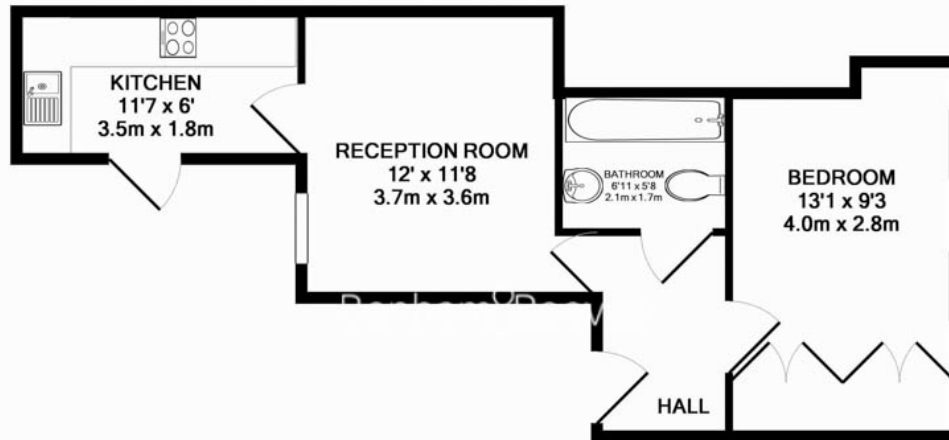

Benham & Reeves

Kensington Square, Kensington, W8

£595 per week, £2,578 per month + fees

www.benhams.com

KENSINGTON SQUARE, W8
TOTAL APPROX. FLOOR AREA 415 SQ.FT. (38.6 SQ.M.)

Whilst every attempt has been made to ensure the accuracy of the floor plan contained here, measurements of doors, windows, rooms and any other items are approximate and no responsibility is taken for any error, omission, or mis-statement. This plan is for illustrative purposes only and should be used as such by any prospective purchaser. The services, systems and appliances shown have not been tested and no guarantee as to their operability or efficiency can be given
Made with Metropix ©2014