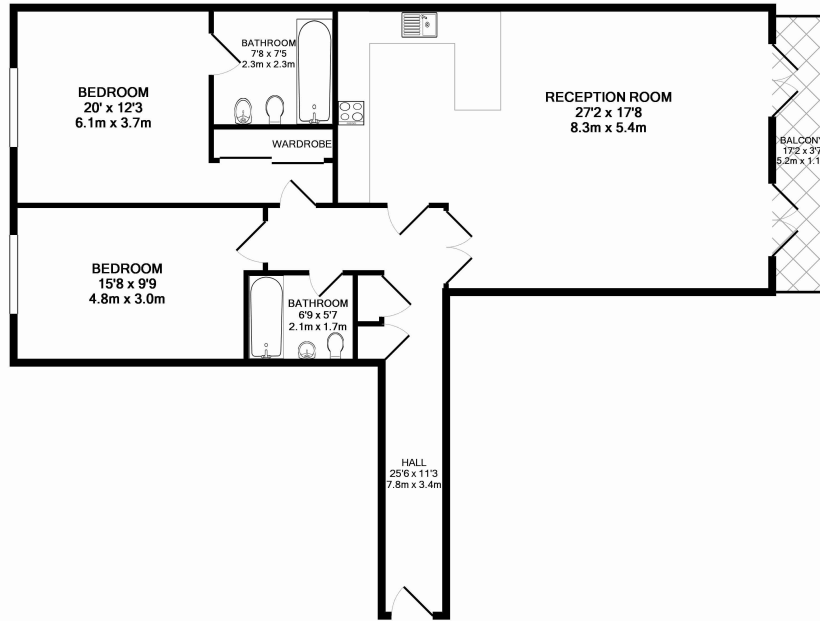

Coleridge Gardens, King's Chelsea, SW10

£865 per week, £3,748 per month + fees

www.benhams.com

LUCAS HOUSE, COLERIDGE GARDENS, KINGS CHELSEA, SW10 0RE
TOTAL APPROX. FLOOR AREA 1012 SQ.FT. (94.0 SQ.M.)