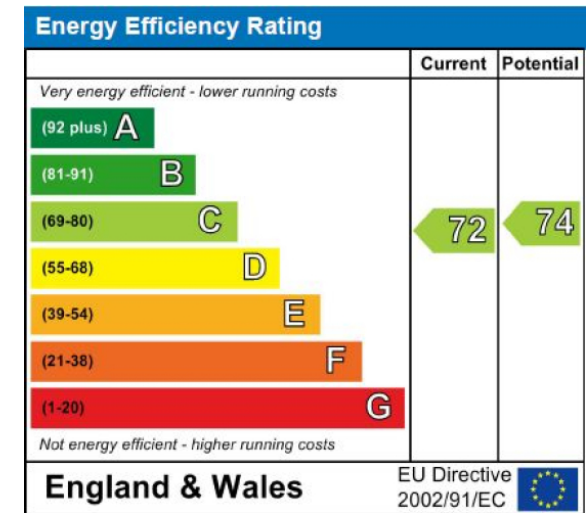

London branches open six days a week Mon - Sat

Canary Wharf | City | Colindale | Dartmouth Park | Ealing | Fulham
Hammersmith | Hampstead | Highgate | Hyde Park | Kensington | Kew
Knightsbridge | Nine Elms | Shoreditch | Southall | Surrey Quays
Wapping | Wembley | White City | Woolwich

International offices

China | Hong Kong SAR | India | Indonesia | Qatar | Malaysia | Middle East | Pakistan
Singapore | South Africa | Thailand | Turkey