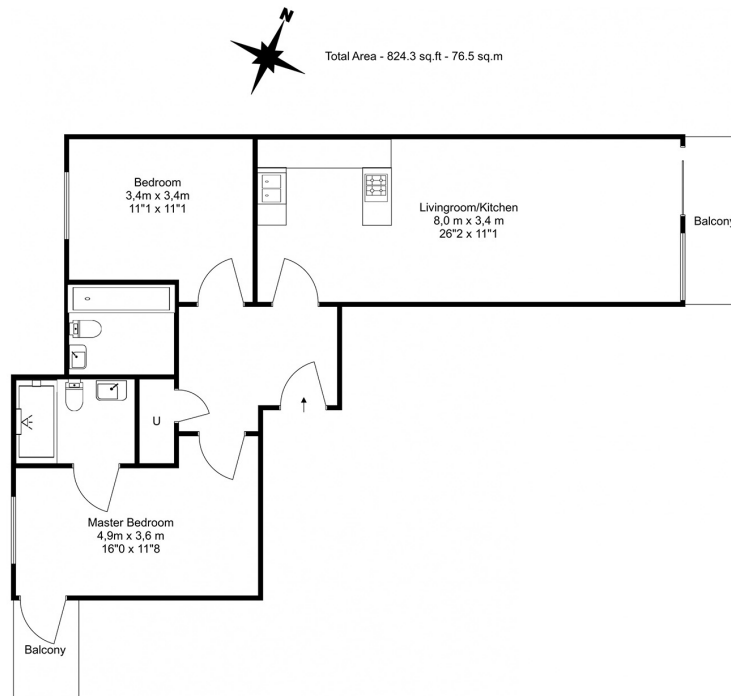

Pentonville Road, Kings Cross, N1

£750 per week, £3,250 per month + fees

www.benhams.com

London branches open six days a week Mon - Sat

Canary Wharf | City | Colindale | Dartmouth Park | Ealing | Fulham
Hammersmith | Hampstead | Highgate | Hyde Park | Kensington | Kew
Knightsbridge | Nine Elms | Shoreditch | Southall | Surrey Quays
Wapping | Wembley | White City | Woolwich

International offices

China | Hong Kong SAR | India | Indonesia | Qatar | Malaysia | Middle East |
Singapore | South Africa | Thailand | Turkey

Benham & Reeves