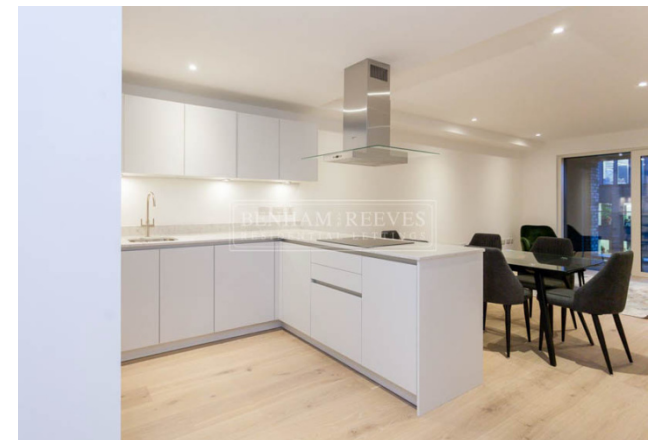

2 Bedrooms   2 Bathrooms   Furnished

This well presented; never before lived in brand new two double bedroom apartment is situated in the heart of King's Cross close to the amenities of the West End. The property enjoys an envious location and is conveniently situated nearby King's Cross.

Please [click here](#) for full detail

Property features

2 Double Bedroom Apartment with Plenty of Built-in Wardrobes | 2 x Luxury Bathrooms | Very Bright & Spacious Reception with a Private Terrace No1 | Contemporary Open-Plan Fitted Kitchen | Very Good Size Hallway / Ample Storage | EPC-B | 24 Hrs Concierge / Lift Access | 24 CCTV / On-Site Residents' Gym / Manicure Communal Garden | Residents' Sauna / Steam Room / Jacuzzi / Swimming Pool | King's Cross St Pancras underground & National Rails station

For more information about this property,
please call our Hyde Park branch on

020 7402 9866

Redress & Client Money Protection :

Benham and Reeves are members of The Property Ombudsman redress scheme and have Client Money protection with ARLA Propertymark. You can find more information on our website at <https://www.benhams.com/membership/>

Benham & Reeves