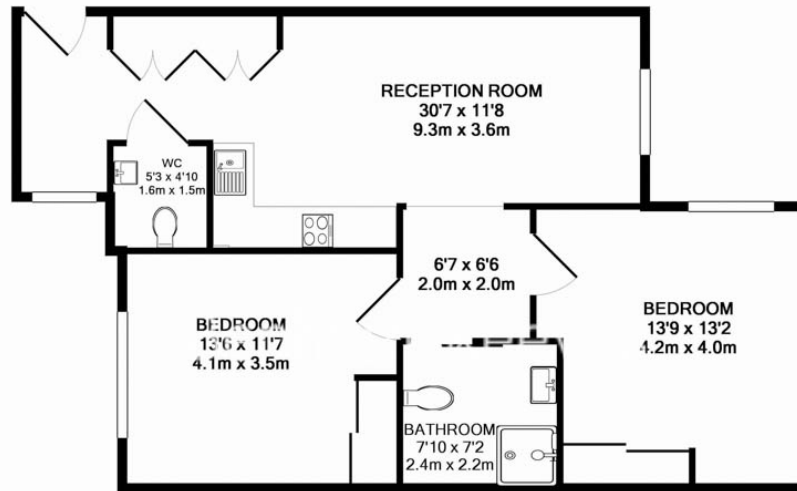

Princes House, Kingsway, WC2B

£750 per week, £3,250 per month + fees

www.benhams.com

606PH.WC2 - 6TH FLOOR
TOTAL APPROX. FLOOR AREA 745 SQ.FT. (69.2 SQ.M.)