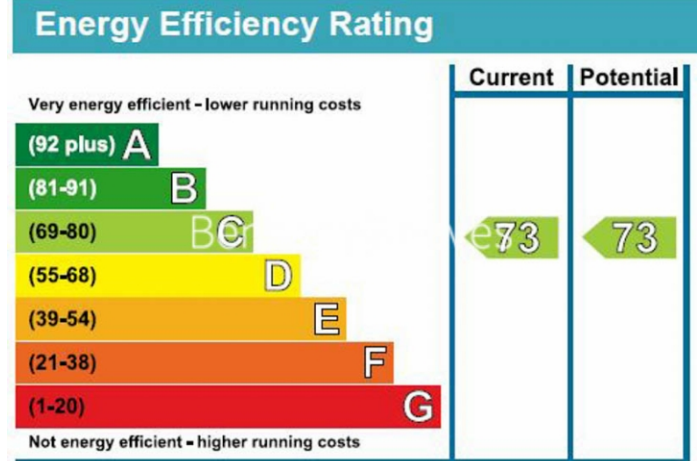

London branches open six days a week Mon - Sat

Canary Wharf | City | Colindale | Dartmouth Park | Ealing | Fulham
Hammersmith | Hampstead | Highgate | Hyde Park | Kensington | Kew
Knightsbridge | Nine Elms | Shoreditch | Southall | Surrey Quays
Wapping | Wembley | White City | Woolwich

International offices

China | Hong Kong SAR | India | Indonesia | Qatar | Malaysia | Middle East |
Singapore | South Africa | Thailand | Turkey

Benham & Reeves