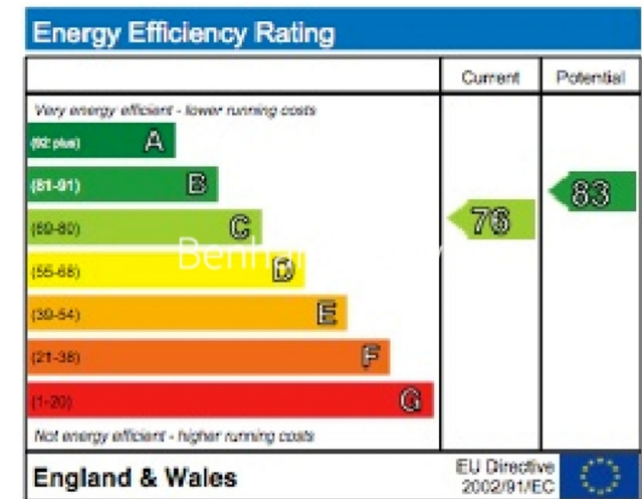

Kingston House South, Knightsbridge SW7

£1,650 per week, £7,150 per month + fees

www.benhams.com

London branches open six days a week Mon - Sat

Canary Wharf | City | Colindale | Dartmouth Park | Ealing | Fulham
Hammersmith | Hampstead | Highgate | Hyde Park | Kensington | Kew
Knightsbridge | Nine Elms | Shoreditch | Southall | Surrey Quays
Wapping | Wembley | White City | Woolwich

International offices

China | Hong Kong SAR | India | Indonesia | Qatar | Malaysia | Middle East | Pakistan
Singapore | South Africa | Thailand | Turkey

Benham & Reeves