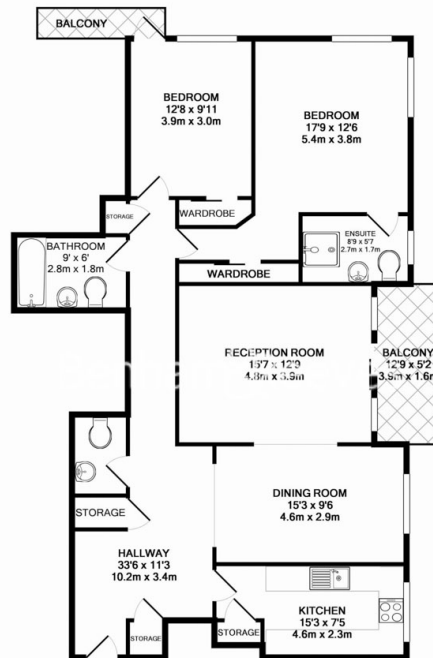

Kingston House South, Knightsbridge SW7

£1,650 per week, £7,150 per month + fees

www.benhams.com

London branches open six days a week Mon - Sat

Canary Wharf | City | Colindale | Dartmouth Park | Ealing | Fulham
Hammersmith | Hampstead | Highgate | Hyde Park | Kensington | Kew
Knightsbridge | Nine Elms | Shoreditch | Southall | Surrey Quays
Wapping | Wembley | White City | Woolwich

International offices

China | Hong Kong SAR | India | Indonesia | Qatar | Malaysia | Middle East | Pakistan
Singapore | South Africa | Thailand | Turkey

Benham & Reeves