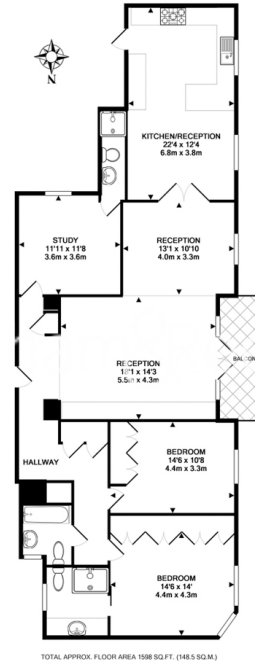

Kingston House South, Knightsbridge SW7

£2,995 per week, £12,978 per month + fees

www.benhams.com

Score	Energy rating	Current	Potential
92+	A		
81-91	B		
69-80	C		76 C
55-68	D		
39-54	E	51 E	
21-38	F		
1-20	G		

London branches open six days a week Mon - Sat

Canary Wharf | City | Colindale | Dartmouth Park | Ealing | Fulham
Hammersmith | Hampstead | Highgate | Hyde Park | Kensington | Kew
Knightsbridge | Nine Elms | Shoreditch | Southall | Surrey Quays
Wapping | Wembley | White City | Woolwich

International offices

China | Hong Kong SAR | India | Indonesia | Qatar | Malaysia | Middle East |
Singapore | South Africa | Thailand | Turkey