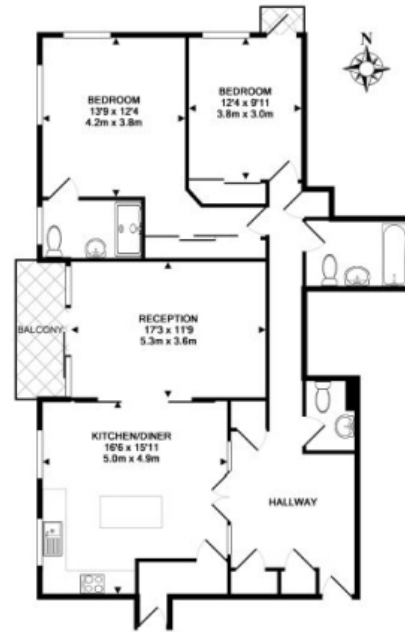

Kingston House South, Knightsbridge, SW7

£2,395 per week, £10,378 per month + fees

www.benhams.com

London branches open six days a week Mon - Sat

Canary Wharf | City | Colindale | Dartmouth Park | Ealing | Fulham
Hammersmith | Hampstead | Highgate | Hyde Park | Kensington | Kew
Knightsbridge | Nine Elms | Shoreditch | Southall | Surrey Quays
Wapping | Wembley | White City | Woolwich

International offices

China | Hong Kong SAR | India | Indonesia | Qatar | Malaysia | Middle East |
Singapore | South Africa | Thailand | Turkey