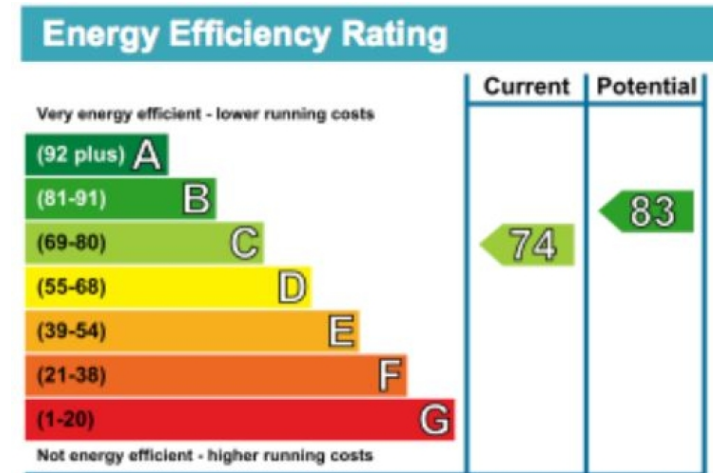

Kingston House South, Knightsbridge, SW7

£2,350 per week, £10,183 per month + fees

www.benhams.com

London branches open six days a week Mon - Sat

Canary Wharf | City | Colindale | Dartmouth Park | Ealing | Fulham
Hammersmith | Hampstead | Highgate | Hyde Park | Kensington | Kew
Knightsbridge | Nine Elms | Shoreditch | Southall | Surrey Quays
Wapping | Wembley | White City | Woolwich

International offices

China | Hong Kong SAR | India | Indonesia | Qatar | Malaysia | Middle East | Pakistan
Singapore | South Africa | Thailand | Turkey