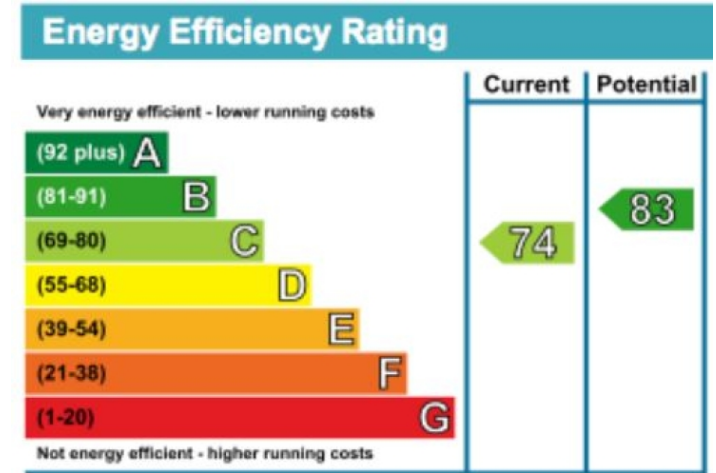

Kingston House South, Knightsbridge, SW7

£2,395 per week, £10,378 per month + fees

www.benhams.com

London branches open six days a week Mon - Sat

Canary Wharf | City | Colindale | Dartmouth Park | Ealing | Fulham
Hammersmith | Hampstead | Highgate | Hyde Park | Kensington | Kew
Knightsbridge | Nine Elms | Shoreditch | Southall | Surrey Quays
Wapping | Wembley | White City | Woolwich

International offices

China | Hong Kong SAR | India | Indonesia | Qatar | Malaysia | Middle East |
Singapore | South Africa | Thailand | Turkey