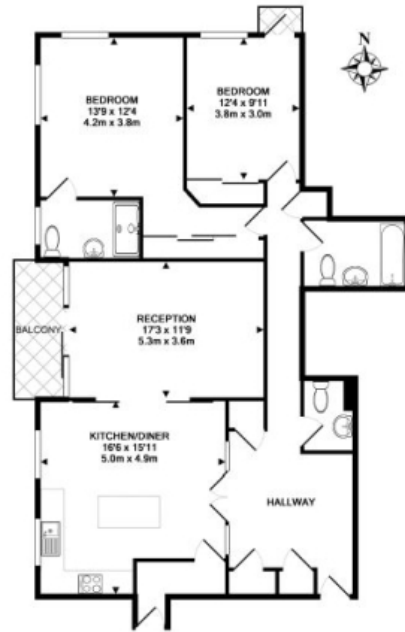

Kingston House South, Knightsbridge, SW7

£2,350 per week, £10,183 per month + fees

www.benhams.com

London branches open six days a week Mon - Sat

Canary Wharf | City | Colindale | Dartmouth Park | Ealing | Fulham
Hammersmith | Hampstead | Highgate | Hyde Park | Kensington | Kew
Knightsbridge | Nine Elms | Shoreditch | Southall | Surrey Quays
Wapping | Wembley | White City | Woolwich

International offices

China | Hong Kong SAR | India | Indonesia | Qatar | Malaysia | Middle East | Pakistan
Singapore | South Africa | Thailand | Turkey