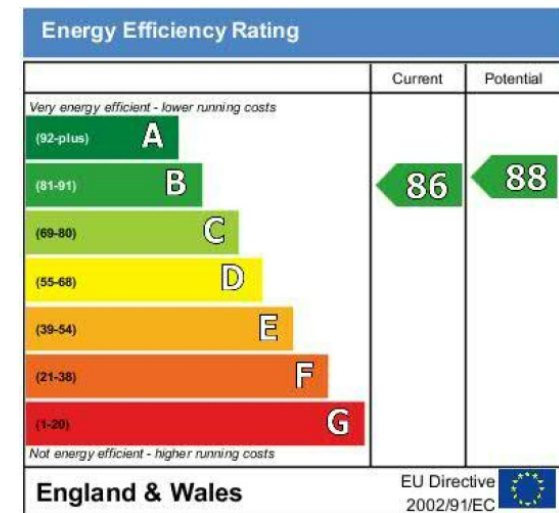

Benham & Reeves

Marsh Wall, Landmark East Tower, E14

£577 per week, £2,500 per month + fees

 1 Bedroom  1 Bathroom  Furnished

A bright, spacious apartment with stunning views of Canary Wharf and Greenwich situated within a sought-after Tower development, minutes from Canary Wharf Station.

Benham & Reeves

Marsh Wall, Landmark East Tower, E14

£577 per week, £2,500 per month + fees

www.benhams.com

TOTAL APPROX. FLOOR AREA 599 SQ.FT. (55.7 SQ.M.)

Whilst every attempt has been made to ensure the accuracy of the floor plan contained here, measurements of doors, windows, rooms and any other items are approximate and no responsibility is taken for any error, omission, or mis-statement. This plan is for illustrative purposes only and should be used as such by any prospective purchaser. The services, systems and appliances shown have not been tested and no guarantee as to their operability or efficiency can be given
Made with Metropix ©2017