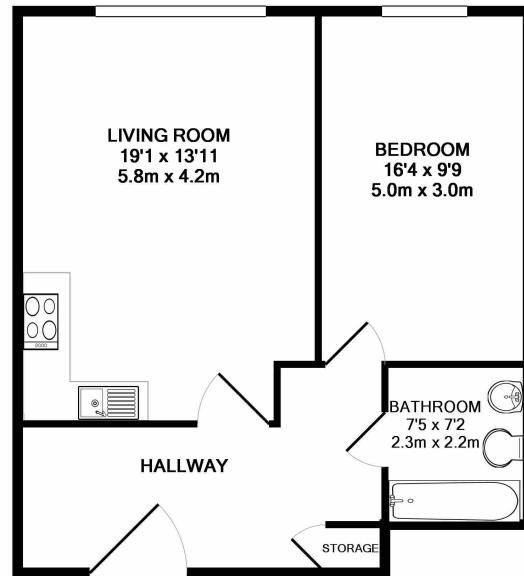

Please [click here](#) for full detail

Property features

One Bedroom | One Bathroom | Fitted Kitchen | Open Plan Living | 24 Hr Concierge | EPC-B | Residence Gym | 24 Hour Concierge | Floor to Ceiling Windows | Nearby canary Wharf Underground Station

Benham & Reeves

Marsh Wall, Landmark East Tower, E14

£577 per week, £2,500 per month + fees

www.benhams.com

TOTAL APPROX. FLOOR AREA 599 SQ.FT. (55.7 SQ.M.)

Whilst every attempt has been made to ensure the accuracy of the floor plan contained here, measurements of doors, windows, rooms and any other items are approximate and no responsibility is taken for any error, omission, or mis-statement. This plan is for illustrative purposes only and should be used as such by any prospective purchaser. The services, systems and appliances shown have not been tested and no guarantee as to their operability or efficiency can be given
Made with Metropix ©2017