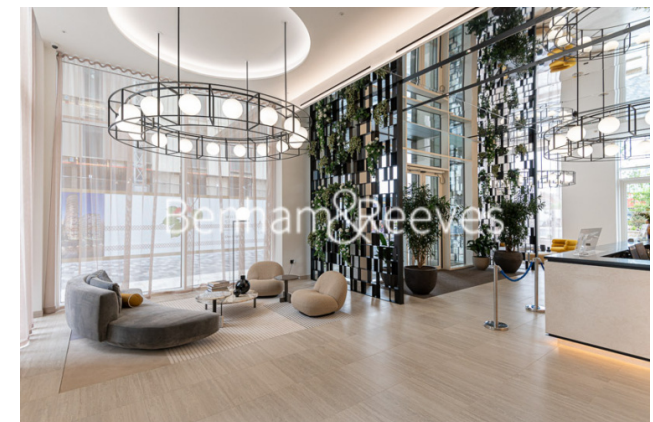

2 Bedrooms   2 Bathrooms   Furnished

An impeccable 2 double bedroom apartment set in White City Living within the heart of Shepherds Bush. The property is located close to the Westfield Shopping Centre and 2-minutes walk from White City & Wood Lane underground stations. EPC-B

Please [click here](#) for full detail

Property features

2 Double Bedroom Apartment with Built-in Wardrobe (11th Floor | Spacious Reception Room with Dining Area & Floor to Ceiling | Fully Fitted Open-Plan Kitchen Integrated with Well-Known Mi | Luxurious 2 Bathrooms (2 x En-Suite & 1 x Cloakroom/Powder R | Internal Area: 935 Sq Ft / View of London Horizon / | EPC-B | Furnished / Terrace-Balcony (63.5 Sq Ft Additionally) | Air Ventilation / Underfloor Heating / Air Conditioning | 24 Hr Concierge / 24 Hr Security / Communal Gardens / Bars | White City & Wood Lane underground stations

For more information about this property, please call our White City branch on

020 8187 0888

Redress & Client Money Protection :

Benham and Reeves are members of The Property Ombudsman redress scheme and have Client Money protection with ARLA Propertymark. You can find more information on our website at <https://www.benhams.com/membership/>

Benham & Reeves