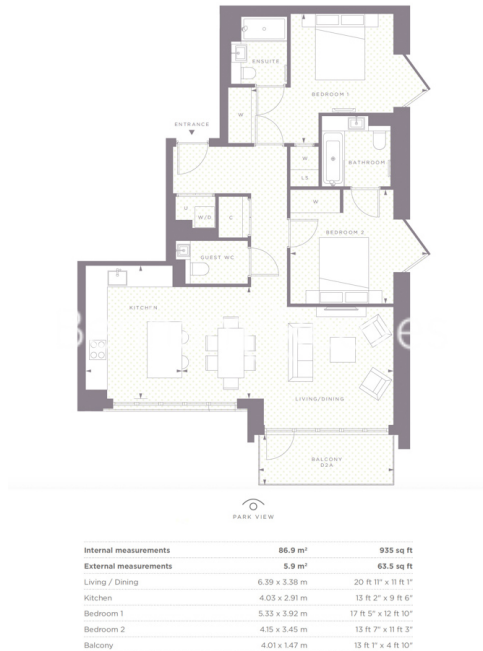

White City Living, Lincoln Apartments, Fountain Park Way, White City W12

£970 per week, £4,203 per month + fees

www.benhams.com