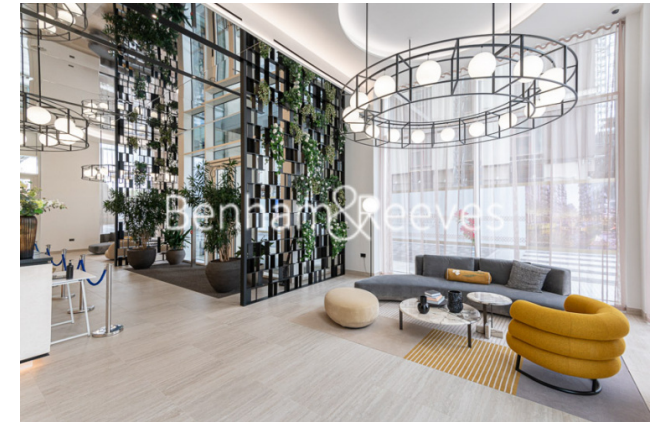

2 Bedrooms   2 Bathrooms   Furnished

An impeccable 2 double bedroom apartment set in White City Living within the heart of Shepherds Bush. The property is located close to the Westfield Shopping Centre and 2-minutes walk from White City & Wood Lane underground stations. EPC-B

Please [click here](#) for full detail

Property features

2 Double Bedroom Apartment with Built-in Wardrobe (11th Floor | Spacious Reception Room with Dining Area & Floor to Ceiling | Fully Fitted Open-Plan Kitchen Integrated with Well-Known Mi | Luxurious 2 Bathrooms (2 x En-Suite & 1 x Cloakroom/Powder R | Internal Area: 935 Sq Ft / View of London Horizon / | EPC-B | Furnished / Terrace-Balcony (63.5 Sq Ft Additionally) | Air Ventilation / Underfloor Heating / Air Conditioning | 24 Hr Concierge / 24 Hr Security / Communal Gardens / Bars | White City & Wood Lane underground stations

For more information about this property, please call our White City branch on

020 8187 0888

Redress & Client Money Protection :

Benham and Reeves are members of The Property Ombudsman redress scheme and have Client Money protection with ARLA Propertymark. You can find more information on our website at <https://www.benhams.com/membership/>

Benham & Reeves