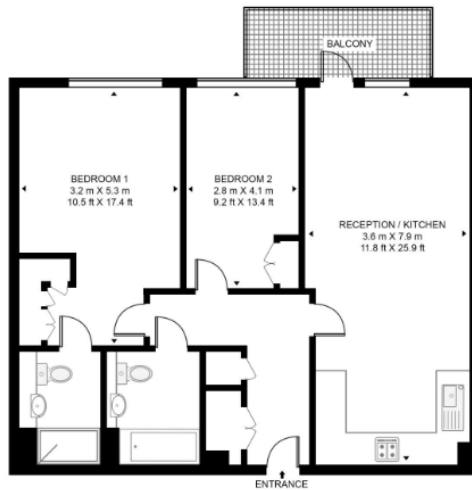

Please [click here](#) for full detail

Property features

2 Double Bedroom Apartment with Built-in Wardrobe(2nd Floor) | Fully Fitted Kitchen Integrated with Well-Known Appliances | Internal Area: 833 Sq Ft /Water Garden View /Utility Room | Air Ventilation / Underfloor Heating / Air Conditioning | 24 Hr Concierge / 24 Hr Security / Communal Gardens | EPC-B | Double Reception Room with Dining Area & Large Windows | Luxurious En-Suite Bathroom with Gold & Black Chrome Fixture | Quality Furnished / Balcony-Terrace / Storage Room | Nearby Fulham Broadway Underground Station

Benham & Reeves

Westwood Building, Lockgate Road, SW6

£825 per week, £3,575 per month + fees

www.benhams.com

APPROXIMATE GROSS INTERNAL FLOOR AREA 833 SQ.FT (77.4 SQ.M)

Score	Energy rating	Current	Potential
92+	A		
81-91	B	86 B	86 B
69-80	C		
55-68	D		
39-54	E		
21-38	F		
1-20	G		