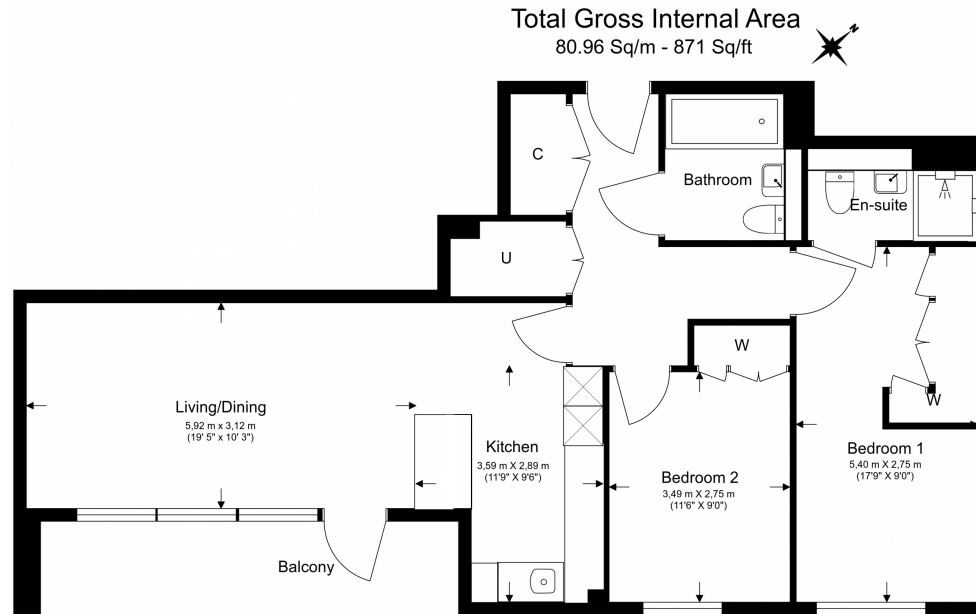

Westwood House, Lockgate Road, SW6

£877 per week, £3,800 per month + fees

www.benhams.com