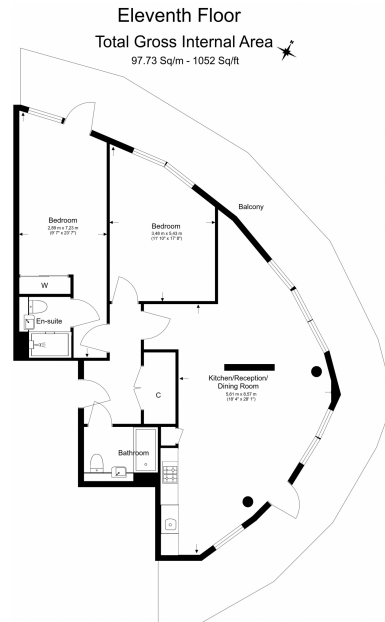

Lombard Wharf, Lombard Road, SW11

£970 per week, £4,203 per month + fees

www.benhams.com