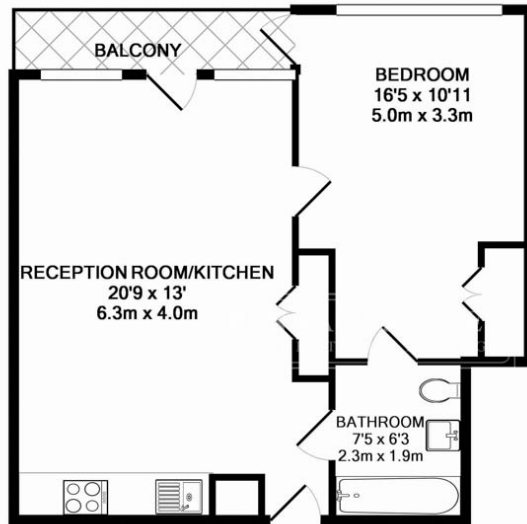

Please [click here](#) for full detail

Property features

One double bedroom | Family sized bathroom | Open planned living space | Fully fitted kitchen | 24-hour concierge | EPC-C | Residents gym | Residents outdoor heated swimming pool | Nearby Canning town station

Benham & Reeves

Botanic Square, London City Island, E14

£531 per week, £2,300 per month + fees

www.benhams.com

TOTAL APPROX. FLOOR AREA 510 SQ.FT. (47.4 SQ.M.)

Whilst every attempt has been made to ensure the accuracy of the floor plan contained here, measurements of doors, windows, rooms and any other items are approximate and no responsibility is taken for any error, omission, or mis-statement. This plan is for illustrative purposes only and should be used as such by any prospective purchaser. The services, systems and appliances shown have not been tested and no guarantee as to their operability or efficiency can be given
Made with Metropix ©2018