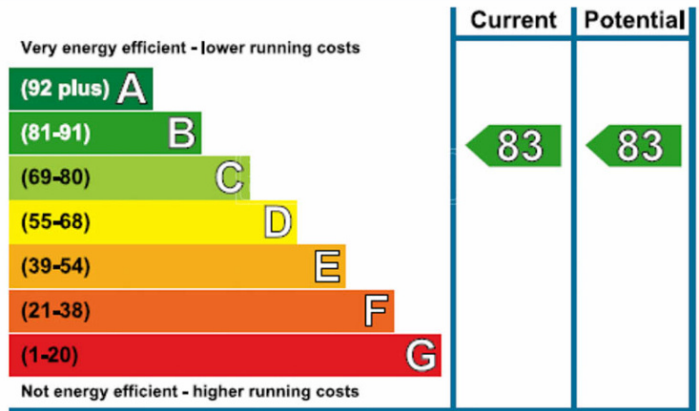

Benham & Reeves

Botanic Square, London City Island, E14

£531 per week, £2,300 per month + fees

www.benhams.com

TOTAL APPROX. FLOOR AREA 510 SQ.FT. (47.4 SQ.M.)

Whilst every attempt has been made to ensure the accuracy of the floor plan contained here, measurements of doors, windows, rooms and any other items are approximate and no responsibility is taken for any error, omission, or mis-statement. This plan is for illustrative purposes only and should be used as such by any prospective purchaser. The services, systems and appliances shown have not been tested and no guarantee as to their operability or efficiency can be given
Made with Metropix ©2018

Energy Efficiency Rating

London branches open six days a week Mon - Sat

Canary Wharf | City | Colindale | Dartmouth Park | Ealing | Fulham
Hammersmith | Hampstead | Highgate | Hyde Park | Kensington | Kew
Knightsbridge | Nine Elms | Shoreditch | Southall | Surrey Quays
Wapping | Wembley | White City | Woolwich