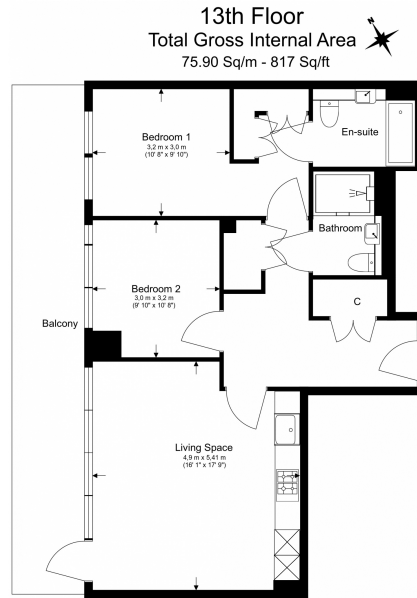

Merino Gardens, London Dock, E1W

£875 per week, £3,792 per month + fees

www.benhams.com

Score	Energy rating	Current	Potential
92+	A		
81-91	B	84 B	84 B
69-80	C		
55-68	D		
39-54	E		
21-38	F		
1-20	G		

London branches open six days a week Mon - Sat

Canary Wharf | City | Colindale | Dartmouth Park | Ealing | Fulham
Hammersmith | Hampstead | Highgate | Hyde Park | Kensington | Kew
Knightsbridge | Nine Elms | Shoreditch | Southall | Surrey Quays
Wapping | Wembley | White City | Woolwich

International offices

China | Hong Kong SAR | India | Indonesia | Qatar | Malaysia | Middle East |
Singapore | South Africa | Thailand | Turkey