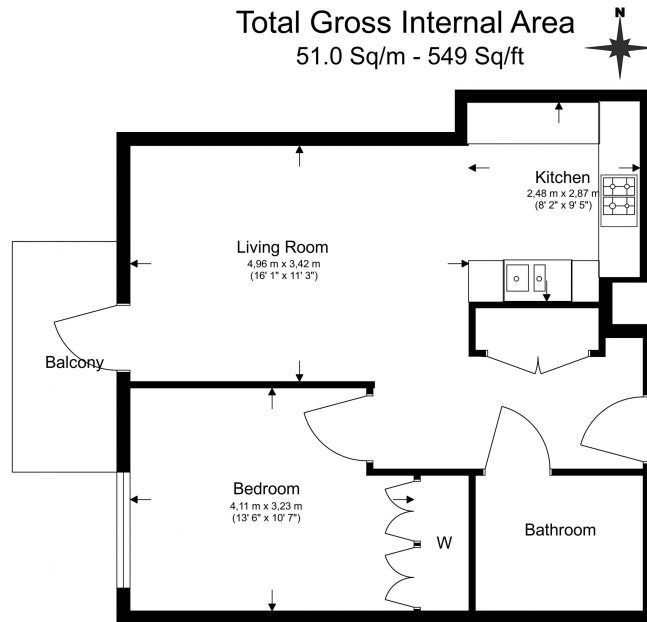

Boxwood Gardens, London Dock, E1W

£740 per week, £3,207 per month + fees

www.benhams.com

Score	Energy rating	Current	Potential
92+	A		
81-91	B	82 B	82 B
69-80	C		
55-68	D		
39-54	E		
21-38	F		
1-20	G		

London branches open six days a week Mon - Sat

Canary Wharf | City | Colindale | Dartmouth Park | Ealing | Fulham
Hammersmith | Hampstead | Highgate | Hyde Park | Kensington | Kew
Knightsbridge | Nine Elms | Shoreditch | Southall | Surrey Quays
Wapping | Wembley | White City | Woolwich

International offices

China | Hong Kong SAR | India | Indonesia | Qatar | Malaysia | Middle East |
Singapore | South Africa | Thailand | Turkey