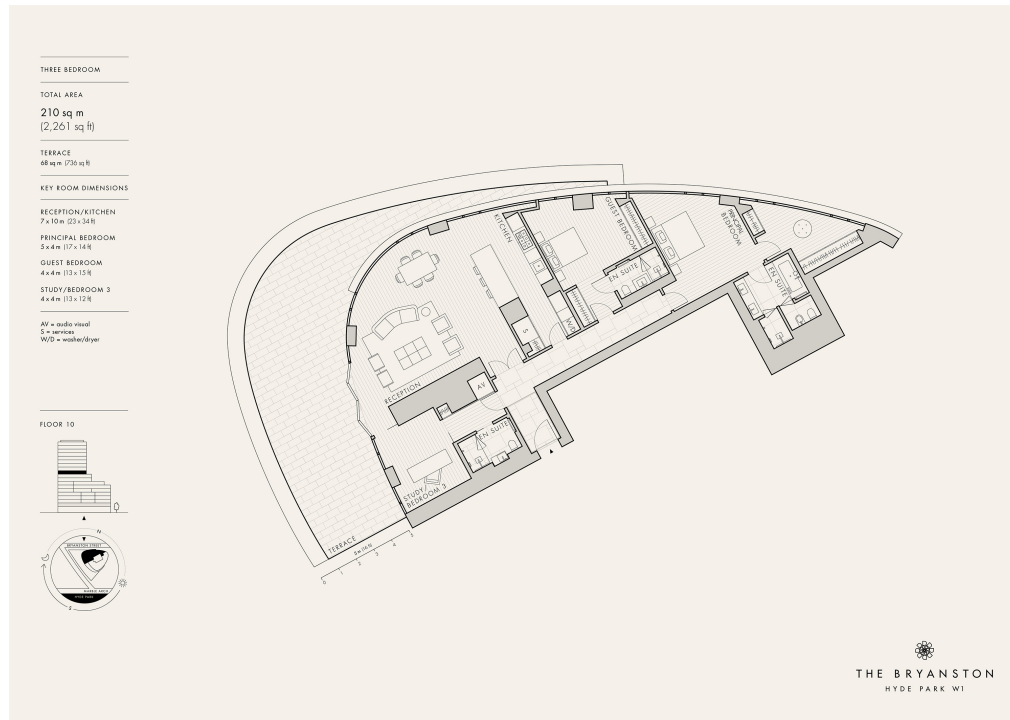

Bryanston Street, Marble Arch W1H

£7,500 per week, £32,500 per month + fees

www.benhams.com

Score	Energy rating	Current	Potential
92+	A		
81-91	B	88 | B	88 | B
69-80	C		
55-68	D		
39-54	E		
21-38	F		
1-20	G		

London branches open six days a week Mon - Sat

Canary Wharf | City | Colindale | Dartmouth Park | Ealing | Fulham
Hammersmith | Hampstead | Highgate | Hyde Park | Kensington | Kew
Knightsbridge | Nine Elms | Shoreditch | Southall | Surrey Quays
Wapping | Wembley | White City | Woolwich

International offices

China | Hong Kong SAR | India | Indonesia | Qatar | Malaysia | Middle East |
Singapore | South Africa | Thailand | Turkey