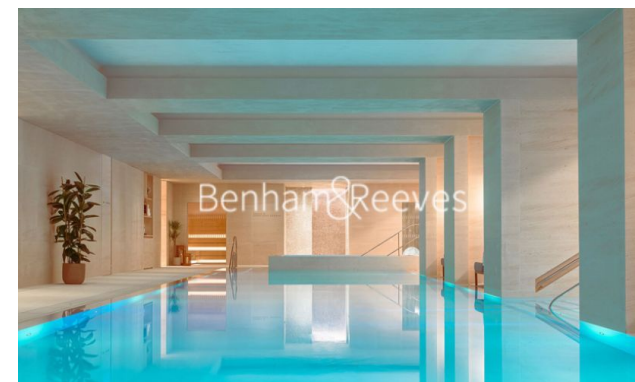

3 Bedrooms   3 Bathrooms   Unfurnished

A truly exquisite, impeccable & sumptuous 3 bedrooms apartment with unparalleled 180° views of the London horizon sets on the 10th floor of the best residential building of Marble Arch - The Bryanston, emerged in the distinguished location of Hyde Park.

Please [click here](#) for full detail

Property features

3 x Bedrooms Apartment Designed by Millier London(10th Floor | 3 Luxury Marble Bathrooms (3 x En-Suite with Plenty of Storage | Large Open-Plan Reception Room with Panoramic Windows | Contemporary Kitchen integrated with Top-End Gaggenau & Sub | Furnished or Unfurnished / Home Automation System | EPC-B | Spans 2261 Sq Ft Internally / Air Cond. / Under Floor Heating | Private Terrace with 180° Panoramic View of London Horizon | Indoor Children Playground / Swimming Pool / Gym / Spa | 24 Hours Security / 24 Hours Concierge / Underground Parking

For more information about this property, please call our Hyde Park branch on

020 7402 9866

Redress & Client Money Protection :

Benham and Reeves are members of The Property Ombudsman redress scheme and have Client Money protection with ARLA Propertymark. You can find more information on our website at <https://www.benhams.com/membership/>

Benham & Reeves