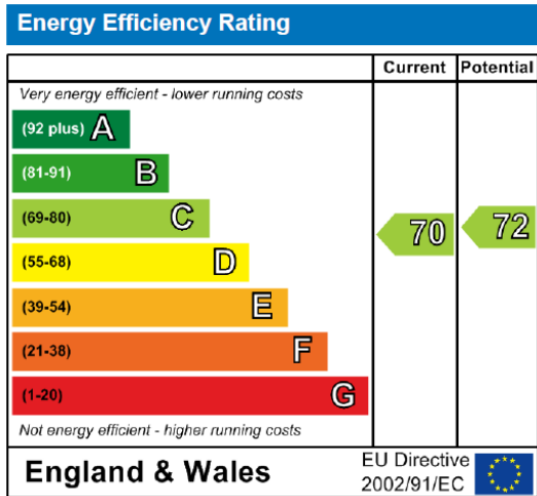

Hill Street, Mayfair, W1

£700 per week, £3,033 per month + fees

www.benhams.com

London branches open six days a week Mon - Sat

Canary Wharf | City | Colindale | Dartmouth Park | Ealing | Fulham
Hammersmith | Hampstead | Highgate | Hyde Park | Kensington | Kew
Knightsbridge | Nine Elms | Shoreditch | Southall | Surrey Quays
Wapping | Wembley | White City | Woolwich

International offices

China | Hong Kong SAR | India | Indonesia | Qatar | Malaysia | Middle East | Pakistan
Singapore | South Africa | Thailand | Turkey