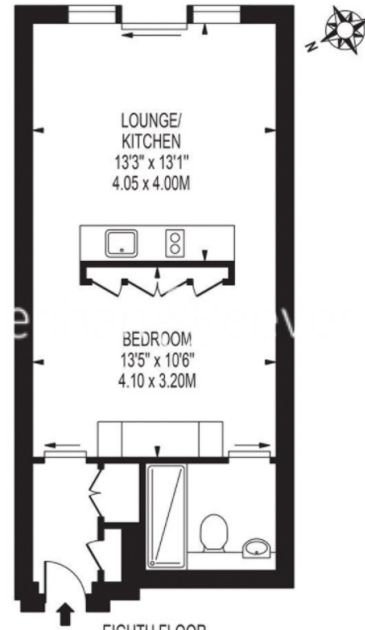

Moor Lane, Moorgate, EC2Y

£600 per week, £2,600 per month + fees

www.benhams.com

THE HERON
APPROXIMATE GROSS INTERNAL FLOOR AREA: 411 SQ FT - 38.20 SQ M

London branches open six days a week Mon - Sat

Canary Wharf | City | Colindale | Dartmouth Park | Ealing | Fulham
Hammersmith | Hampstead | Highgate | Hyde Park | Kensington | Kew
Knightsbridge | Nine Elms | Shoreditch | Southall | Surrey Quays
Wapping | Wembley | White City | Woolwich

International offices

China | Hong Kong SAR | India | Indonesia | Qatar | Malaysia | Middle East |
Singapore | South Africa | Thailand | Turkey