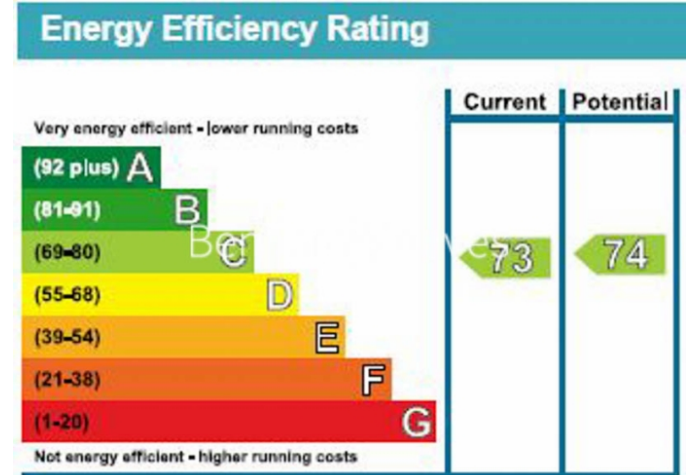

Moor Lane, Moorgate, EC2Y

£600 per week, £2,600 per month + fees

www.benhams.com

THE HERON
APPROXIMATE GROSS INTERNAL FLOOR AREA: 411 SQ FT - 38.20 SQ M

London branches open six days a week Mon - Sat

Canary Wharf | City | Colindale | Dartmouth Park | Ealing | Fulham
Hammersmith | Hampstead | Highgate | Hyde Park | Kensington | Kew
Knightsbridge | Nine Elms | Shoreditch | Southall | Surrey Quays
Wapping | Wembley | White City | Woolwich

International offices

China | Hong Kong SAR | India | Indonesia | Qatar | Malaysia | Middle East |
Singapore | South Africa | Thailand | Turkey