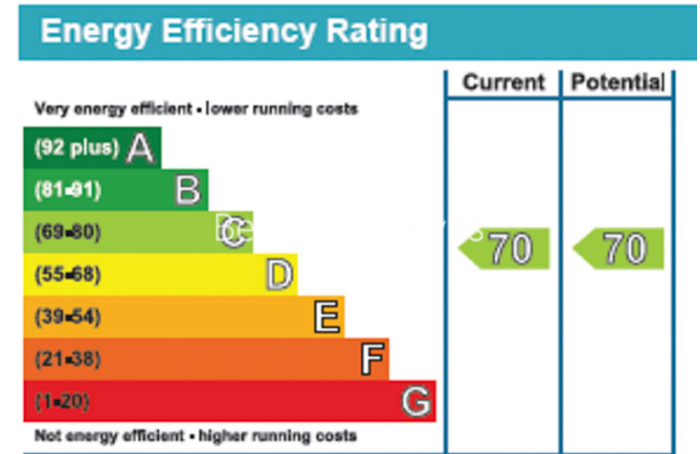

Moor Lane, Moorgate, EC2Y

£750 per week, £3,250 per month + fees

www.benhams.com

London branches open six days a week Mon - Sat

Canary Wharf | City | Colindale | Dartmouth Park | Ealing | Fulham
Hammersmith | Hampstead | Highgate | Hyde Park | Kensington | Kew
Knightsbridge | Nine Elms | Shoreditch | Southall | Surrey Quays
Wapping | Wembley | White City | Woolwich

International offices

China | Hong Kong SAR | India | Indonesia | Qatar | Malaysia | Middle East |
Singapore | South Africa | Thailand | Turkey

Benham & Reeves