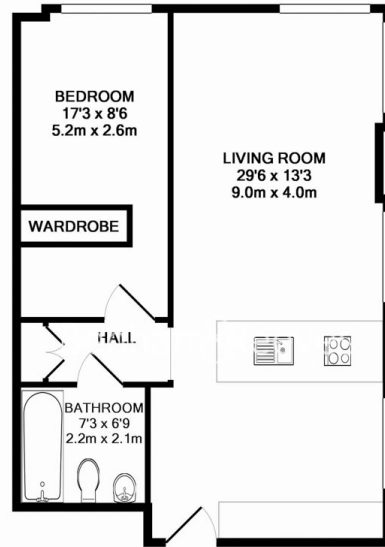

Moor Lane, Moorgate, EC2Y

£750 per week, £3,250 per month + fees

www.benhams.com

London branches open six days a week Mon - Sat

Canary Wharf | City | Colindale | Dartmouth Park | Ealing | Fulham
Hammersmith | Hampstead | Highgate | Hyde Park | Kensington | Kew
Knightsbridge | Nine Elms | Shoreditch | Southall | Surrey Quays
Wapping | Wembley | White City | Woolwich

International offices

China | Hong Kong SAR | India | Indonesia | Qatar | Malaysia | Middle East |
Singapore | South Africa | Thailand | Turkey

Benham & Reeves