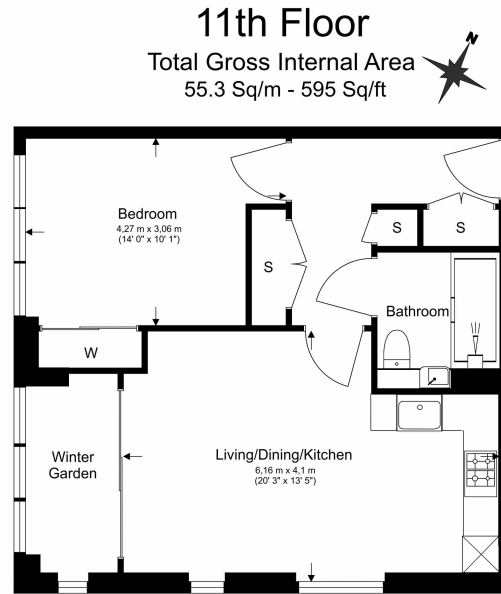

Wiverton Tower, New Drum Street, E1

£695 per week, £3,012 per month + fees

www.benhams.com

Benham & Reeves

Score	Energy rating	Current	Potential
92+	A		
81-91	B	85 B	85 B
69-80	C		
55-68	D		
39-54	E		
21-38	F		
1-20	G		

London branches open six days a week Mon - Sat

Canary Wharf | City | Colindale | Dartmouth Park | Ealing | Fulham
Hammersmith | Hampstead | Highgate | Hyde Park | Kensington | Kew
Knightsbridge | Nine Elms | Shoreditch | Southall | Surrey Quays
Wapping | Wembley | White City | Woolwich

International offices

China | Hong Kong SAR | India | Indonesia | Qatar | Malaysia | Middle East |
Singapore | South Africa | Thailand | Turkey

Benham & Reeves