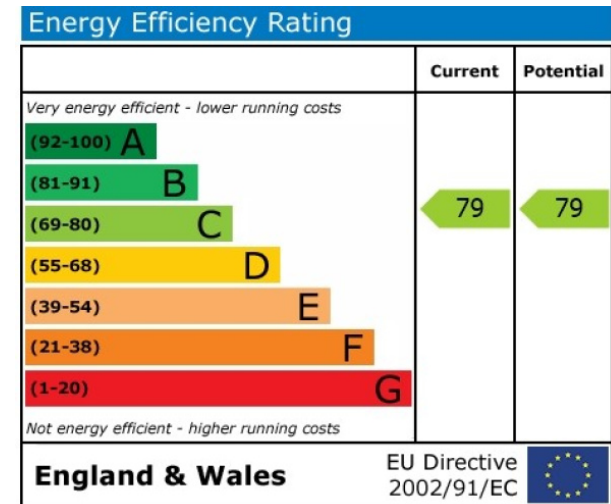

Albert Embankment, Nine Elms, SE1

£1,300 per week, £5,633 per month + fees

www.benhams.com

8th Floor
Approx gross internal area: 1040sq/ft - 96sq/m