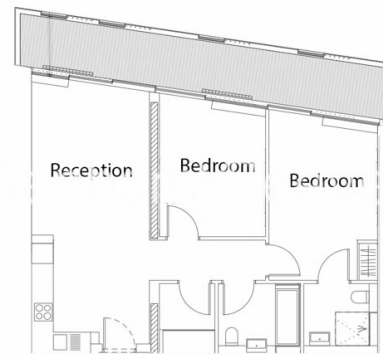

Battersea Power Station, Nine Elms, SW8

£1,200 per week, £5,200 per month + fees

www.benhams.com

PHBPS - SW8 - 9th floor

Approx Gross Area: 76 sq m / 825 sq ft