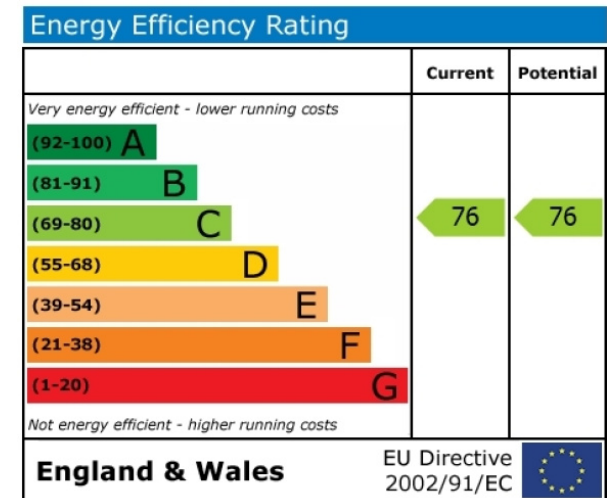

Battersea Power Station, Nine Elms, SW8

£1,200 per week, £5,200 per month + fees

www.benhams.com

PHBPS - SW8 - 9th floor

Approx Gross Area: 76 sq m / 825 sq ft