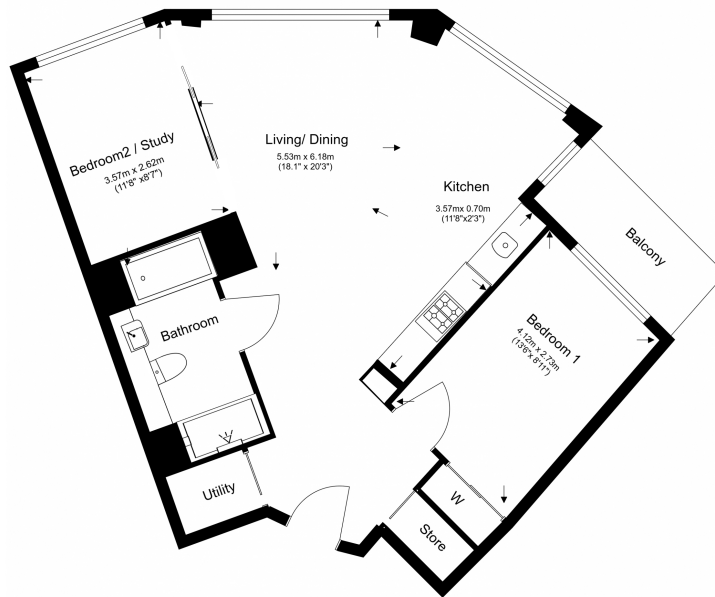

Haines House, Nine Elms, SW11

£808 per week, £3,500 per month + fees

www.benhams.com

Total Gross Internal Area
64.2 Sq/m - 691 Sq/ft

Energy Efficiency Rating		
	Current	Potential
Very energy efficient - lower running costs		
(92-100) A		
(81-91) B	86	86
(69-80) C		
(55-68) D		
(39-54) E		
(21-38) F		
(1-20) G		
Not energy efficient - higher running costs		
England & Wales	EU Directive 2002/91/EC	

London branches open six days a week Mon - Sat

Canary Wharf | City | Colindale | Dartmouth Park | Ealing | Fulham
Hammersmith | Hampstead | Highgate | Hyde Park | Kensington | Kew
Knightsbridge | Nine Elms | Shoreditch | Southall | Surrey Quays
Wapping | Wembley | White City | Woolwich