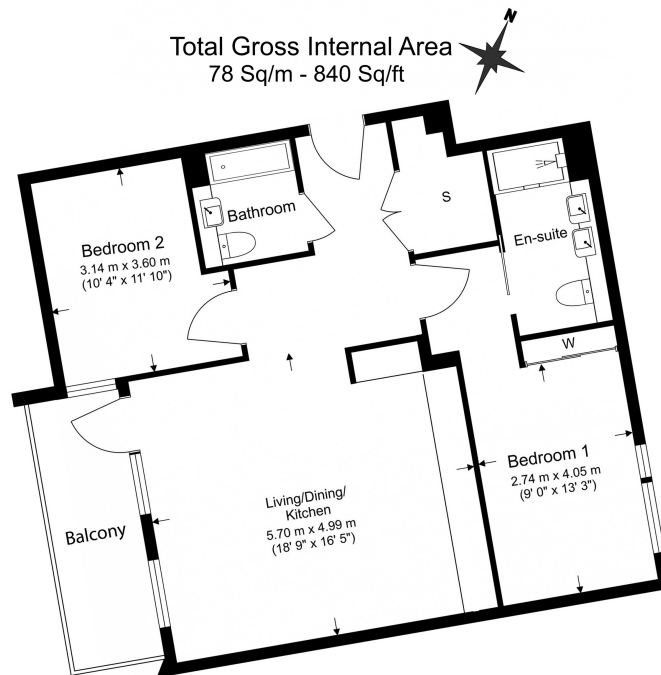

Denver Building, Nine Elms, SW11

£854 per week, £3,701 per month + fees

www.benhams.com

Benham & Reeves

Energy Efficiency Rating		
	Current	Potential
<i>Very energy efficient - lower running costs</i>		
(92-100) A		
(81-91) B	82	82
(69-80) C		
(55-68) D		
(39-54) E		
(21-38) F		
(1-20) G		
<i>Not energy efficient - higher running costs</i>		
England & Wales	EU Directive 2002/91/EC	

London branches open six days a week Mon - Sat

Canary Wharf | City | Colindale | Dartmouth Park | Ealing | Fulham
Hammersmith | Hampstead | Highgate | Hyde Park | Kensington | Kew
Knightsbridge | Nine Elms | Shoreditch | Southall | Surrey Quays
Wapping | Wembley | White City | Woolwich

International offices

China | Hong Kong SAR | India | Indonesia | Qatar | Malaysia | Middle East |
Singapore | South Africa | Thailand | Turkey

Benham & Reeves