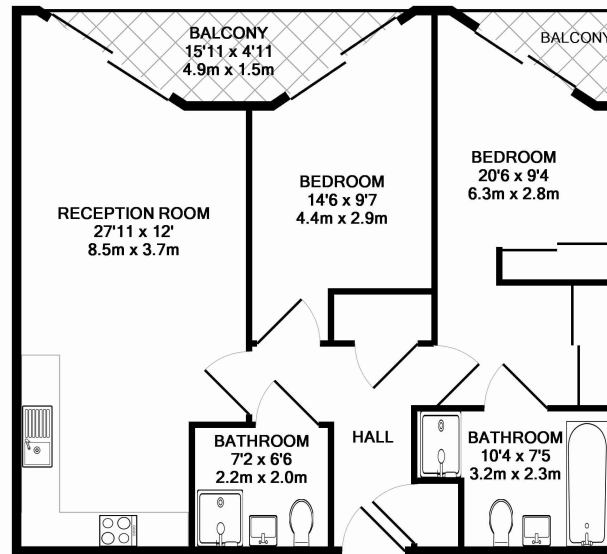

Please [click here](#) for full detail

Property features

Two double bedrooms | Two bathrooms | Direct river views | Balcony | Riverside development | EPC-B | 24 Hour Concierge | Gym | Swimming Pool | Vauxhall and Nine Elms Tube Station

Benham & Reeves

Riverlight Quay, Nine Elms, SW8

£950 per week, £4,117 per month + fees

www.benhams.com

00152-87RQ, SW8 - 16TH FLOOR
TOTAL APPROX. FLOOR AREA 781 SQ. FT. (72.5 SQ. M.)

Whilst every attempt has been made to ensure the accuracy of the floor plan contained here, measurements of doors, windows, rooms and any other items are approximate and no responsibility is taken for any error, omission, or mis-statement. This plan is for illustrative purposes only and should be used as such by any prospective purchaser. The services, systems and appliances shown have not been tested and no guarantee as to their operability or efficiency can be given