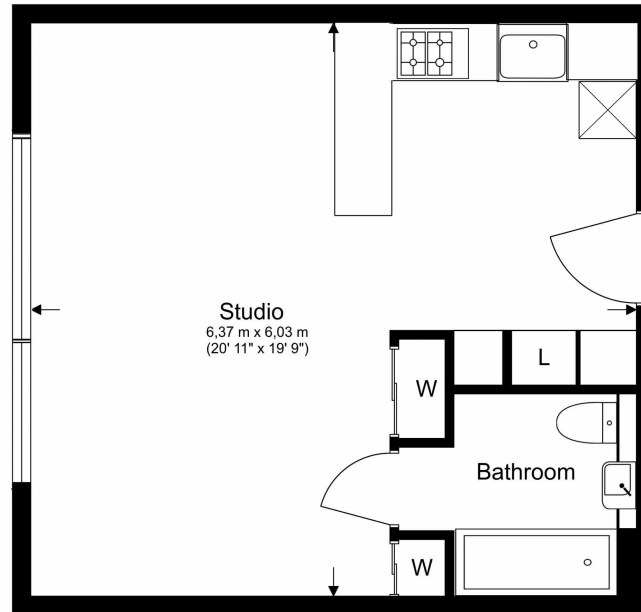

Viaduct Gardens, Nine Elms, SW11

£510 per week, £2,210 per month + fees

www.benhams.com

Total Gross Internal Area
38.5 Sq/m - 415 Sq/ft