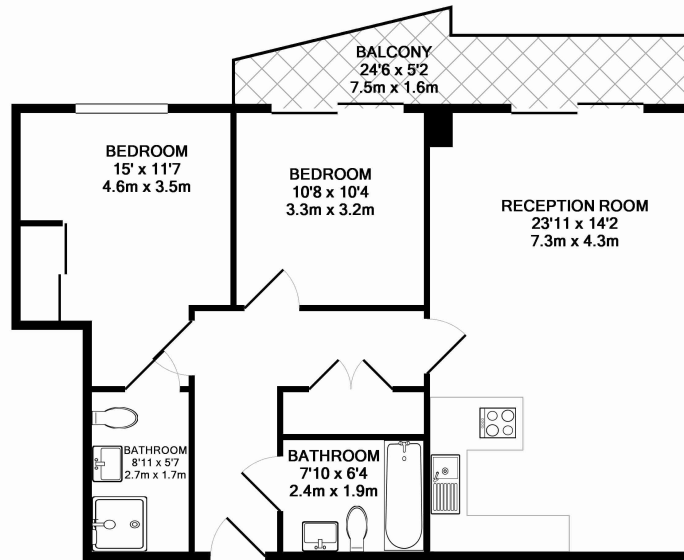

St George Wharf, Nine Elms, SW8

£560 per week, £2,427 per month + fees

www.benhams.com

00832-838KH.SW8 - 6TH FLOOR
TOTAL APPROX. FLOOR AREA 813 SQ.FT. (75.6 SQ.M.)