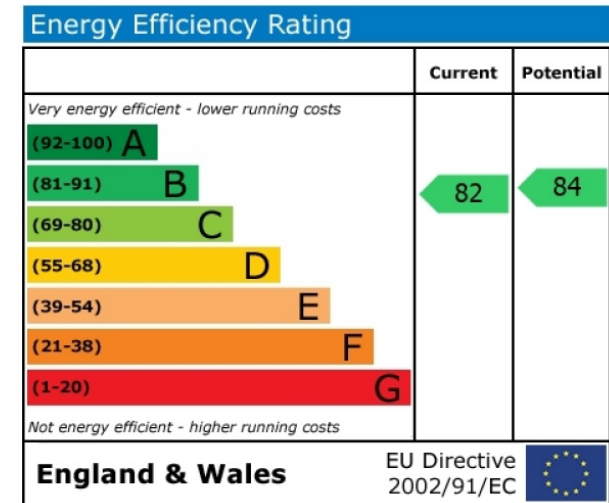

St George Wharf, Nine Elms, SW8

£560 per week, £2,427 per month + fees

www.benhams.com

00832-838KH.SW8 - 6TH FLOOR
TOTAL APPROX. FLOOR AREA 813 SQ.FT. (75.6 SQ.M.)

London branches open six days a week Mon - Sat

Canary Wharf | City | Colindale | Dartmouth Park | Ealing | Fulham
Hammersmith | Hampstead | Highgate | Hyde Park | Kensington | Kew
Knightsbridge | Nine Elms | Shoreditch | Southall | Surrey Quays
Wapping | Wembley | White City | Woolwich

International offices

China | Hong Kong SAR | India | Indonesia | Qatar | Malaysia | Middle East |
Singapore | South Africa | Thailand | Turkey

Benham & Reeves