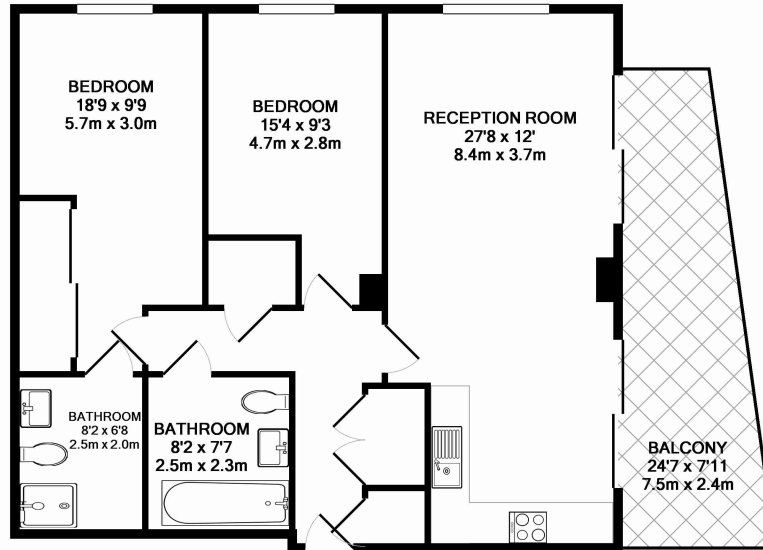

Pinto Tower, Nine Elms, SW8

£808 per week, £3,500 per month + fees

www.benhams.com

00329-23PT.SW8 - 5TH FLOOR
TOTAL APPROX. FLOOR AREA 843 SQ.FT. (78.3 SQ.M.)