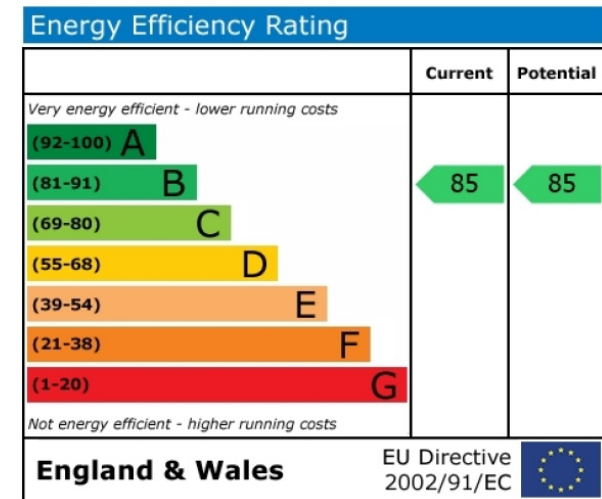

Pinto Tower, Nine Elms, SW8

£808 per week, £3,500 per month + fees

www.benhams.com

00329-23PT.SW8 - 5TH FLOOR
TOTAL APPROX. FLOOR AREA 843 SQ.FT. (78.3 SQ.M.)

London branches open six days a week Mon - Sat

Canary Wharf | City | Colindale | Dartmouth Park | Ealing | Fulham
Hammersmith | Hampstead | Highgate | Hyde Park | Kensington | Kew
Knightsbridge | Nine Elms | Shoreditch | Southall | Surrey Quays
Wapping | Wembley | White City | Woolwich

International offices

China | Hong Kong SAR | India | Indonesia | Qatar | Malaysia | Middle East | Pakistan
Singapore | South Africa | Thailand | Turkey

Benham & Reeves