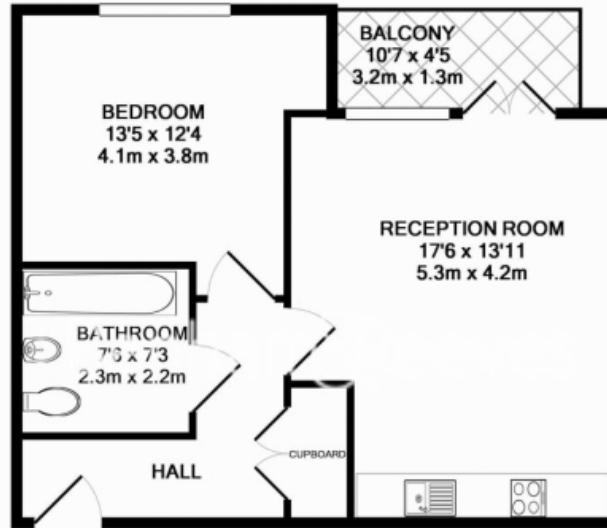

Please [click here](#) for full detail

Property features

One Double Bedroom | Balcony | Unfurnished | Fitted Kitchen | Dishwasher | EPC-B | Private Balcony | Parking by separate negotiation | Nine Elms and Stockwell Tube Station

Benham & Reeves

Stewarts Road, Nine Elms, SW8

£450 per week, £1,950 per month + fees

www.benhams.com

STEWART'S LODGE, WANDWORTH ROAD, SW8 4UU
TOTAL APPROX. FLOOR AREA 504 SQ.FT. (46.8 SQ.M.)

Whilst every attempt has been made to ensure the accuracy of the floor plan contained here, measurements of doors, windows, rooms and any other items are approximate and no responsibility is taken for any error, omission, or mis-statement. This plan is for illustrative purposes only and should be used as such by any prospective purchaser. The services, systems and appliances shown have not been tested and no guarantee as to their operability or efficiency can be given
Made with Metropix ©2014