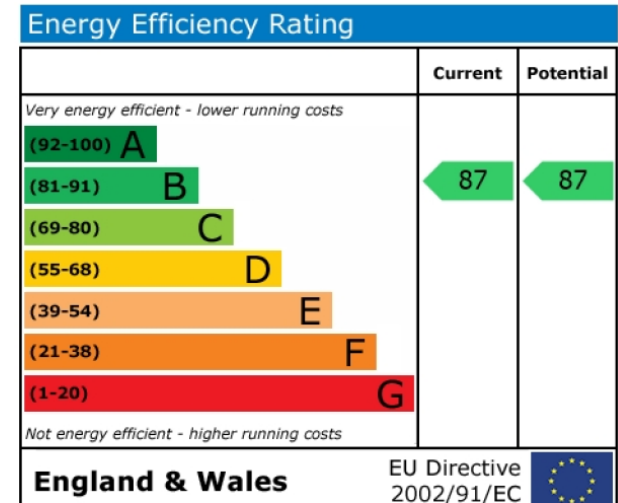

Benham & Reeves

Stewarts Road, Nine Elms, SW8

£450 per week, £1,950 per month + fees

www.benhams.com

STEWART'S LODGE, WANDWORTH ROAD, SW8 4UU
TOTAL APPROX. FLOOR AREA 504 SQ.FT. (46.8 SQ.M.)

Whilst every attempt has been made to ensure the accuracy of the floor plan contained here, measurements of doors, windows, rooms and any other items are approximate and no responsibility is taken for any error, omission, or mis-statement. This plan is for illustrative purposes only and should be used as such by any prospective purchaser. The services, systems and appliances shown have not been tested and no guarantee as to their operability or efficiency can be given
Made with Metropix ©2014