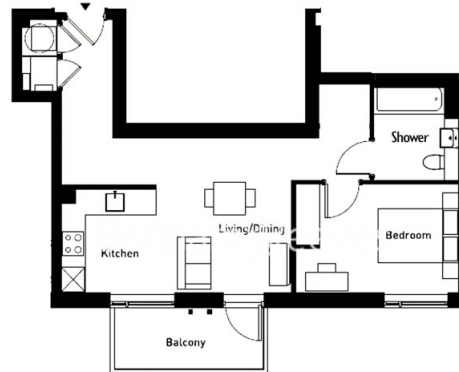

Brent House, Nine Elms, SW8

£681 per week, £2,950 per month + fees

www.benhams.com

4th Floor
Approx gross internal area: 525sq/ft - 48.5sq/m

Living/Dining	3375 x 3900mm	11'0" x 12'9"
Kitchen	2350 x 2625mm	7'8" x 8'7"
Bedroom	4045 x 2740mm	13'3" x 9'0"
Bathroom	2100 x 2400mm	6'10" x 7'10"