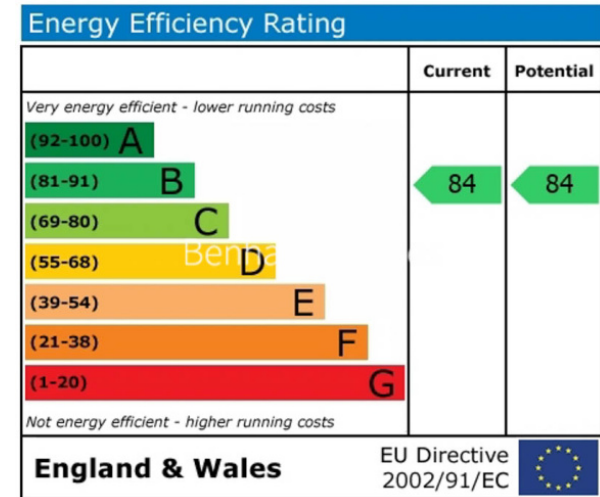

Brent House, Nine Elms, SW8

£681 per week, £2,950 per month + fees

www.benhams.com

4th Floor
Approx gross internal area: 525sq/ft - 48.5sq/m

Living/Dining	3375 x 3900mm	11'0" x 12'9"
Kitchen	2350 x 2625mm	7'8" x 8'7"
Bedroom	4045 x 2740mm	13'3" x 9'0"
Bathroom	2100 x 2400mm	6'10" x 7'10"

London branches open six days a week Mon - Sat

Canary Wharf | City | Colindale | Dartmouth Park | Ealing | Fulham
Hammersmith | Hampstead | Highgate | Hyde Park | Kensington | Kew
Knightsbridge | Nine Elms | Shoreditch | Southall | Surrey Quays
Wapping | Wembley | White City | Woolwich

International offices

China | Hong Kong SAR | India | Indonesia | Qatar | Malaysia | Middle East |
Singapore | South Africa | Thailand | Turkey

Benham & Reeves