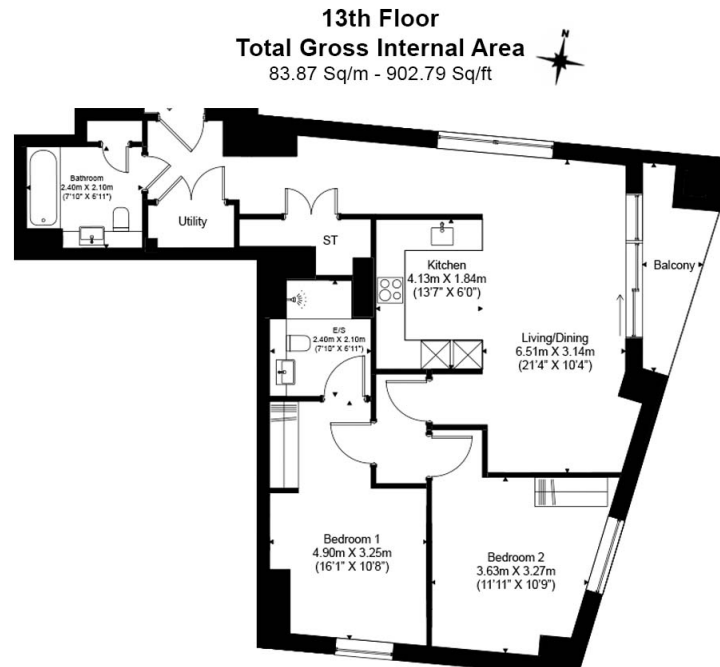

Gladwin Tower, Nine Elms, SW8

£854 per week, £3,701 per month + fees

www.benhams.com