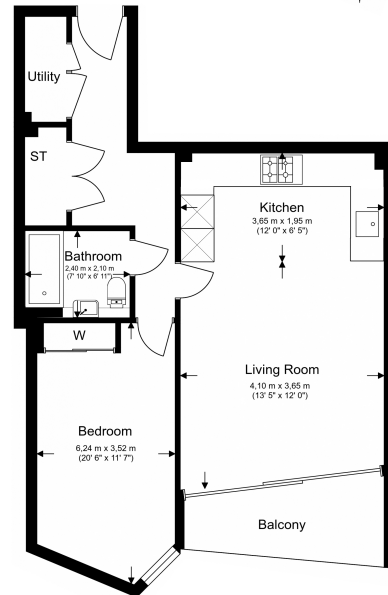

Gladwin Tower, Nine Elms, SW8

£658 per week, £2,850 per month + fees

www.benhams.com

Total Gross Internal Area
32.8 Sq/m - 353 Sq/ft

Benham & Reeves

Energy Efficiency Rating		
	Current	Potential
Very energy efficient - lower running costs		
(92-100) A		
(81-91) B	83	83
(69-80) C		
(55-68) D		
(39-54) E		
(21-38) F		
(1-20) G		
Not energy efficient - higher running costs		
England & Wales	EU Directive 2002/91/EC	

London branches open six days a week Mon - Sat

Canary Wharf | City | Colindale | Dartmouth Park | Ealing | Fulham
Hammersmith | Hampstead | Highgate | Hyde Park | Kensington | Kew
Knightsbridge | Nine Elms | Shoreditch | Southall | Surrey Quays
Wapping | Wembley | White City | Woolwich

International offices

China | Hong Kong SAR | India | Indonesia | Qatar | Malaysia | Middle East |
Singapore | South Africa | Thailand | Turkey