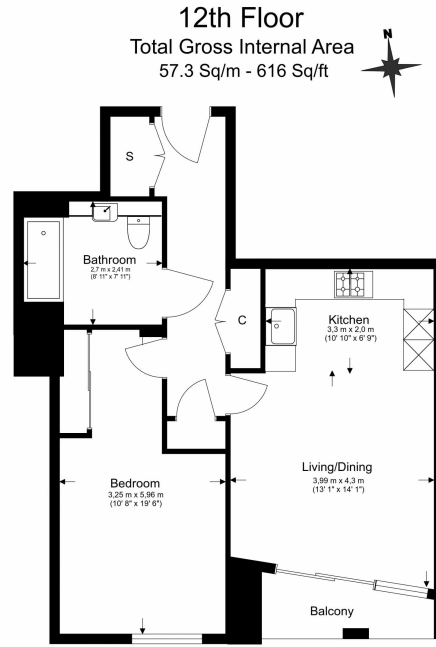

Gladwin Tower, Nine Elms, SW8

£700 per week, £3,033 per month + fees

www.benhams.com

Benham & Reeves

Energy Efficiency Rating		
	Current	Potential
<i>Very energy efficient - lower running costs</i>		
(92-100) A		
(81-91) B	85	85
(69-80) C		
(55-68) D		
(39-54) E		
(21-38) F		
(1-20) G		
<i>Not energy efficient - higher running costs</i>		
England & Wales	EU Directive 2002/91/EC	

London branches open six days a week Mon - Sat

Canary Wharf | City | Colindale | Dartmouth Park | Ealing | Fulham
Hammersmith | Hampstead | Highgate | Hyde Park | Kensington | Kew
Knightsbridge | Nine Elms | Shoreditch | Southall | Surrey Quays
Wapping | Wembley | White City | Woolwich

International offices

China | Hong Kong SAR | India | Indonesia | Qatar | Malaysia | Middle East |
Singapore | South Africa | Thailand | Turkey