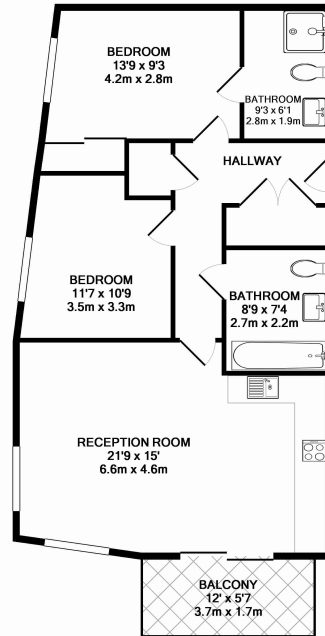

Pinto Tower, Nine Elms, SW8

£865 per week, £3,750 per month + fees

www.benhams.com