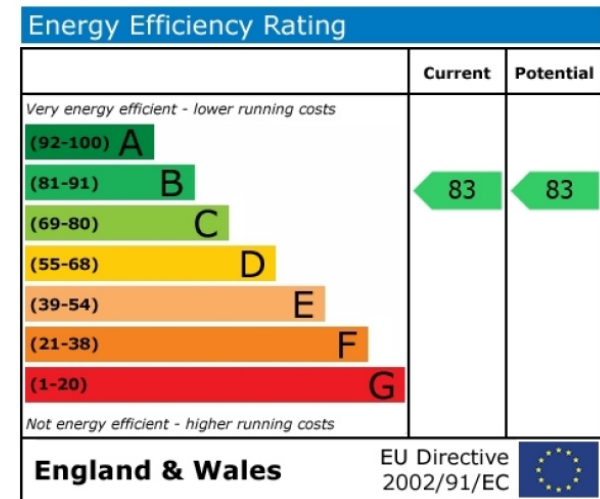

Pinto Tower, Nine Elms, SW8

£865 per week, £3,750 per month + fees

www.benhams.com