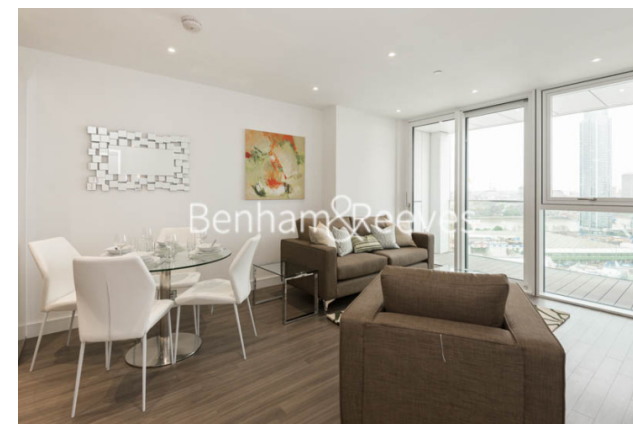

Benham & Reeves

Hebden Place, Nine Elms, SW8

£675 per week, £2,925 per month + fees

 1 Bedroom  1 Bathroom  Furnished

Stunning 16th floor apartment with Comfort Cooling and finished to a high specification, situated in a popular development with good amenities located at short walk from Vauxhall station and benefits from the Nine Elms station Northern Line extension on site.

Please [click here](#) for full detail

Property features

16th floor | Furnished | Balcony | Open planned living | Dishwasher | EPC-B | Supermarket on site | 24 Hour Concierge | Residence Facilities | Nine Elms tube station

Benham & Reeves

Hebden Place, Nine Elms, SW8

£675 per week, £2,925 per month + fees

www.benhams.com

00260-81PT.NE.SW8 - 16TH FLOOR
TOTAL APPROX. FLOOR AREA 553 SQ.FT. (51.4 SQ.M.)

Whilst every attempt has been made to ensure the accuracy of the floor plan contained here, measurements of doors, windows, rooms and any other items are approximate and no responsibility is taken for any error, omission, or mis-statement. This plan is for illustrative purposes only and should be used as such by any prospective purchaser. The services, systems and appliances shown have not been tested and no guarantee as to their operability or efficiency can be given.
Made with Metropix ©2016