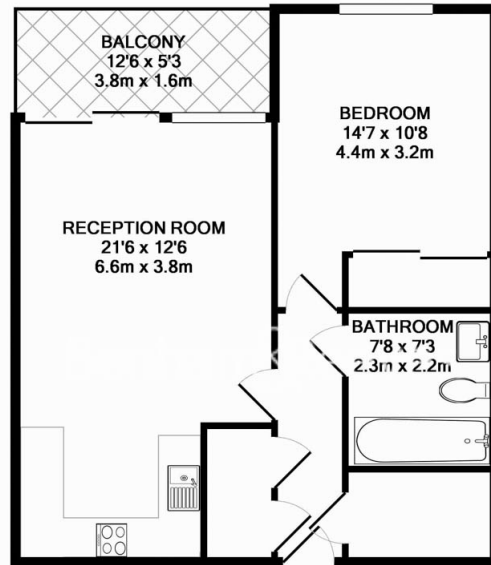

Hebden Place, Nine Elms, SW8

£675 per week, £2,925 per month + fees

www.benhams.com

00260-81PT.NE.SW8 - 16TH FLOOR
TOTAL APPROX. FLOOR AREA 553 SQ.FT. (51.4 SQ.M.)