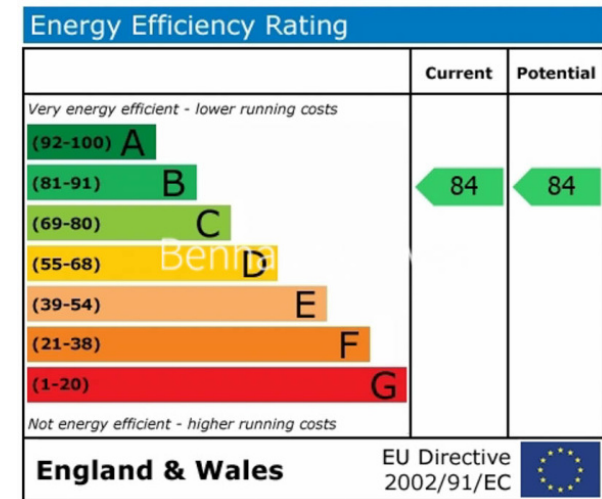

Hebden Place, Nine Elms, SW8

£675 per week, £2,925 per month + fees

www.benhams.com

00260-81PT.NE.SW8 - 16TH FLOOR
TOTAL APPROX. FLOOR AREA 553 SQ.FT. (51.4 SQ.M.)

London branches open six days a week Mon - Sat

Canary Wharf | City | Colindale | Dartmouth Park | Ealing | Fulham
Hammersmith | Hampstead | Highgate | Hyde Park | Kensington | Kew
Knightsbridge | Nine Elms | Shoreditch | Southall | Surrey Quays
Wapping | Wembley | White City | Woolwich

International offices

China | Hong Kong SAR | India | Indonesia | Qatar | Malaysia | Middle East | Pakistan
Singapore | South Africa | Thailand | Turkey